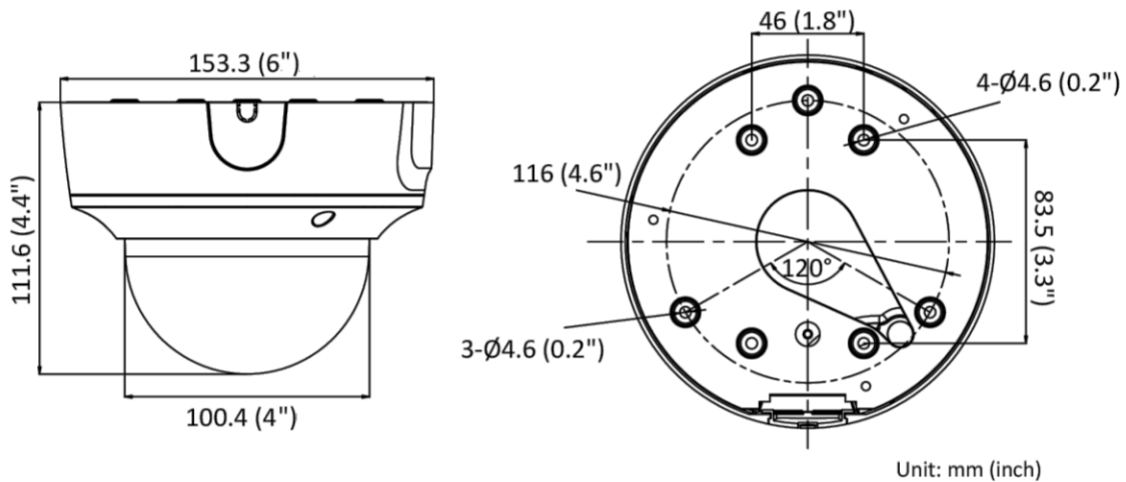

areas with moderate anti-corrosion demands. Typical application scenarios include coastal areas about 2 kilometers (1.24 miles) away from coastlines, as well as areas affected by acid rain.
No specific protection	Hikvision products at this level are equipped for use in areas where no specific anti-corrosion protection is needed.

• Available Model

DS-2CD4187HP-TDK(2.7-13.5mm)

• Dimension