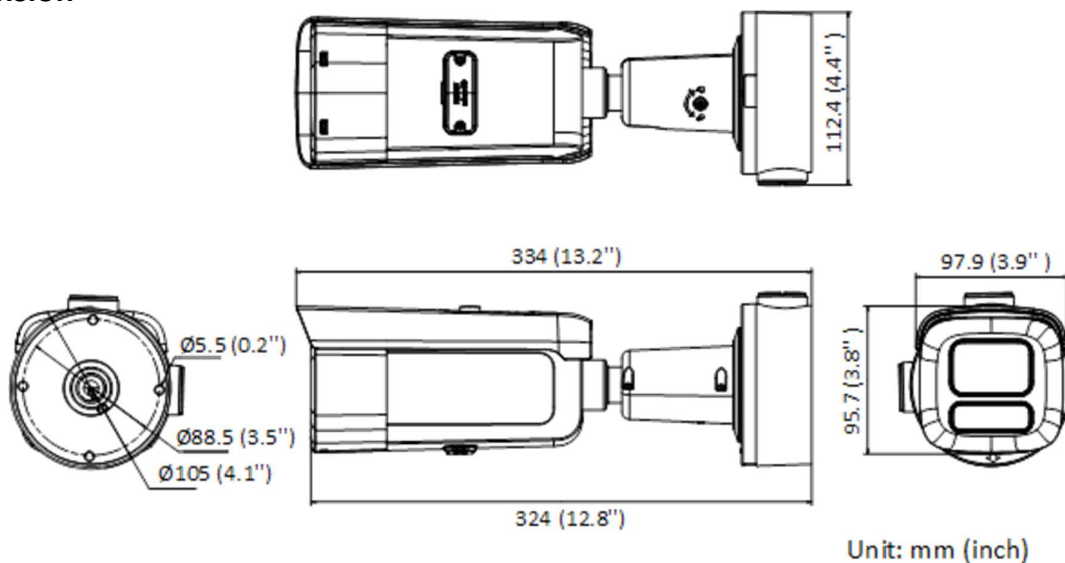

Safety	UL: UL 62368-1, CB: IEC 62368-1: 2014+A11, CE-LVD: EN 62368-1: 2014/A11: 2017
Environment	CE-RoHS: 2011/65/EU
Protection	IP67: IEC 60529-2013, IK10: IEC 62262:2002

▪ Typical Application

Hikvision products are classified into three levels according to their anti-corrosion performance. Refer to the following description to choose for your using environment.

This model has NO SPECIFIC PROTECTION.

Level	Description
Top-level protection	Hikvision products at this level are equipped for use in areas where professional anti-corrosion protection is a must. Typical application scenarios include coastlines, docks, chemical plants, and more.
Moderate protection	Hikvision products at this level are equipped for use in areas with moderate anti-corrosion demands. Typical application scenarios include coastal areas about 2 kilometers (1.24 miles) away from coastlines, as well as areas affected by acid rain.
No specific protection	Hikvision products at this level are equipped for use in areas where no specific anti-corrosion protection is needed.

▪ Available Model

DS-2CD3646G2HT-LIZS (2.7 to 13.5 mm)

▪ Dimension