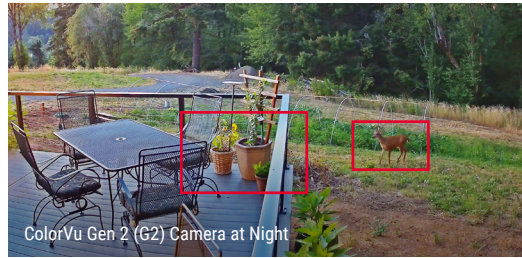

ColorVu G2

**Illuminating Darkness with
24/7 Vivid Full Color Imaging
for Enhanced Safety and
Reduced Risk**

2nd Generation (G2) ColorVu Cameras

Hikvision ColorVu G2 cameras deliver the crisp, full color images and video around the clock you expect with ColorVu technology. Plus, the 2nd generation models are equipped with AcuSense features to provide full color 24/7 paired with more accurate detection of humans and vehicles to reduce false alarms.

ColorVu technology showcases images in full color without the need for additional configuration or added devices, even in total darkness. Its larger image sensor and low lux capacity capture brilliant details and clarity that boost safety by illuminating poorly-lit areas where crime or theft could occur. ColorVu G2 cameras are simple to deploy and offer distinctive, detailed images that surpass expectations.