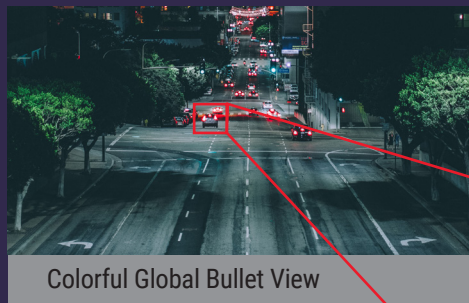

WHY THE TANDEM VU COLOR VU PTZ CAMERAS

BIG PICTURE AND DETAILS IN ONE VIEW

- ❑ DS-2SE7C432MW-AEB(14F1) / DS-2SF8C442MXS-DLW(14F1) / DS-2SE4C425MWG-E (14F0)

Colorful Global Bullet View