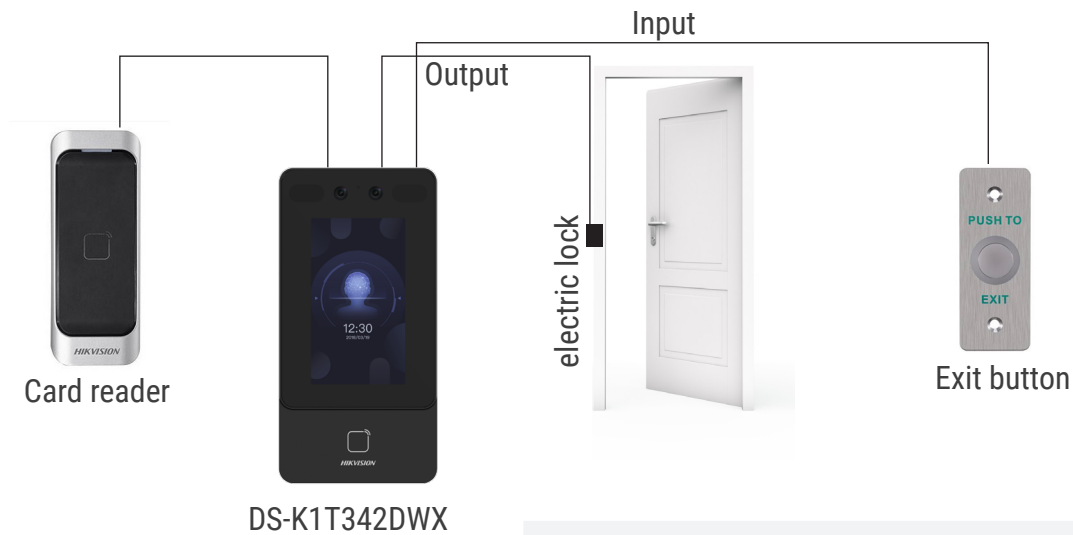

HOW IT WORKS

Ordering Model	DS-K1T342DWX
Face image storage	1,500
Card types	EM/M1/DESfire/Felica (optional)
Card storage capacity	3,000
Event storage capacity	15,000
Authentication methods	Face, Card (model with F), etc
Connectivity	Ethernet, Wi-Fi (optional) RS-485, Wiegand USB
Voltage input	12 VDC 12-24 VDC (DS-K1T342DWX)
Protection level	IP65

For more information please scan the QR Code