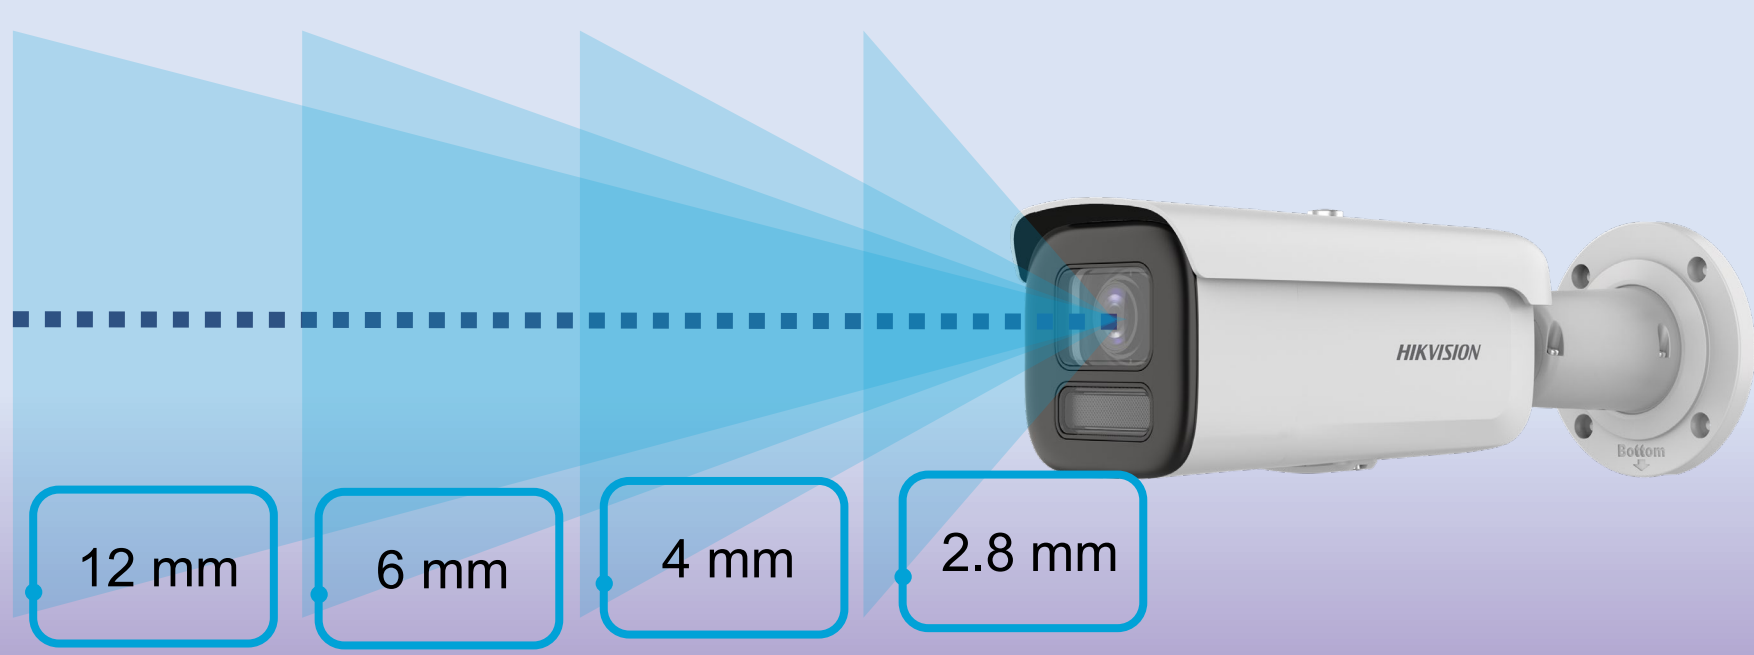

ColorVu + X

Varifocal Network Cameras with ColorVu

Zoomed-In Clarity with Vivid Color

Benefits of a Varifocal Lens

One Lens Can Adapt To Various Scenarios

ColorVu + Varifocal

With Hikvision's proprietary fixed F1.0 large aperture varifocal lens, brightness is unaffected while the lens zooms in or out.

Hikvision's Varifocal Lens with ColorVu

ColorVu - 12 mm

ColorVu - 2.8 mm

Conventional Varifocal Lens

Conventional - 12 mm

Conventional - 2.8 mm

Hikvision Varifocal Image Performance

2.8 mm

12 mm

Product Showcase

DS-2CD2647G2T-LZS

DS-2CD2747G2T-LZS

- 2.8 – 12 mm Motorized Lens
- F1.0 Fixed Aperture
- 0.0005 Lux
- 4 MP at 30 fps
- 130 dB WDR
- AcuSense Technology for Human & Vehicle Classification
- IP67, IK10