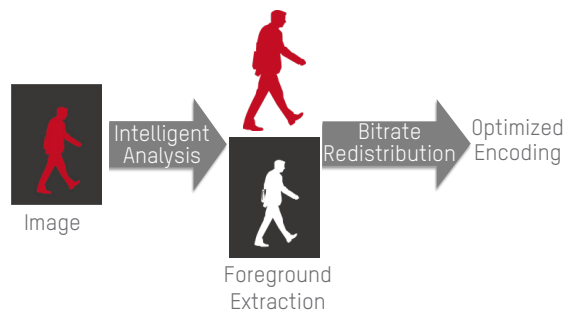

HIKVISION'S 4K ULTRA HD CAMERA LINEUP

A Range of Models for Outstanding Images
to Help You See More Details

HIKVISION

HIKVISION'S 4K ULTRA HIGH DEFINITION (UHD)

Until now, limited resolution often hindered the accuracy of video analytics by missing critical image details. Today Hikvision's 4K camera systems provide users with incredibly clear images with enhanced video quality and every detail, facilitating better video content analytics and use of video data.

Hikvision's H265+ video compression technology offers three additional enhancements: predictive encoding, noise suppression, and flexible bitrate control. Using H.265+ video compression technology with our 4K systems enables a reduction in bandwidth usage and storage costs while delivering efficient UHD video footage.

Hikvision 4K NVR
with 4K Display

4K Resolution

4K resolution refers to a horizontal display resolution of around 4,000 pixels (about 8 MP). 4K offers up to four times higher resolution than standard HDTV 1080p. 4K is the TV industry norm and becoming a new standard for video-based security systems with better image quality and richer detail.