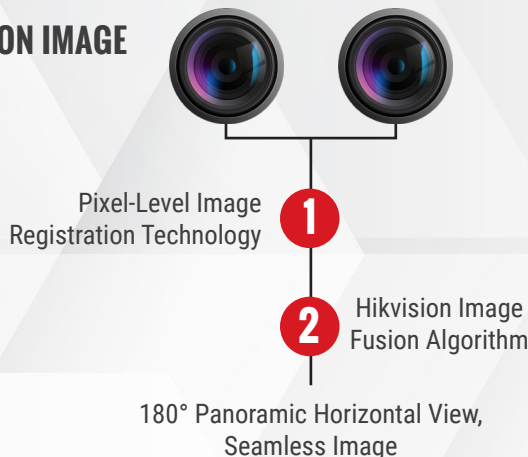

DUAL LENS, FUSION IMAGE

The seamless fusion of images in one shot