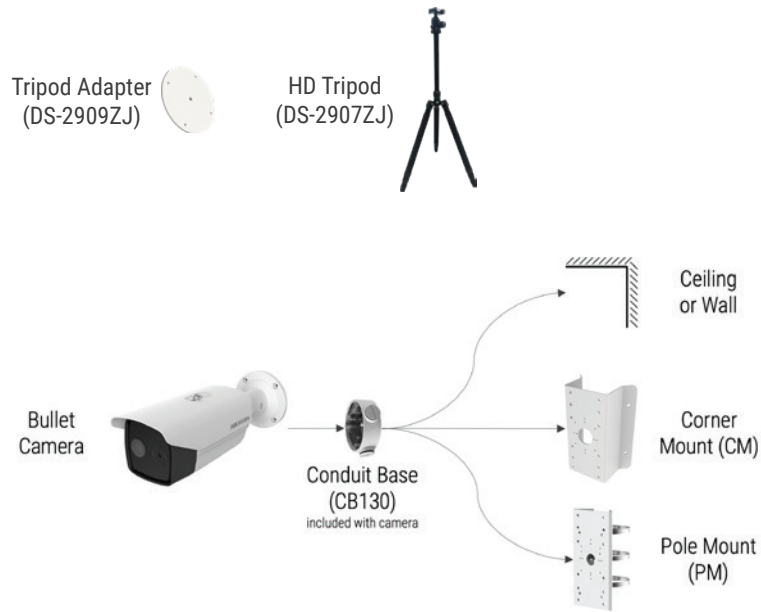

Bullet Camera Bracket Diagram