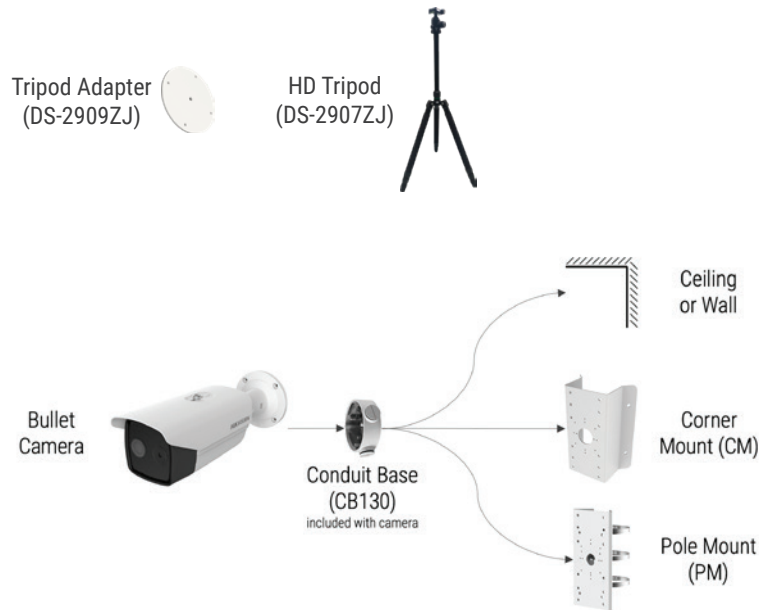

BETTER			
<p>KEY FEATURES</p> <p> 0.9° F Accuracy</p> <p> Smart Measurement</p> <p> Mask Enforcement</p> <p> Automated Voice Alarms</p> <p> Rapid Screening</p>		<p>Short-range Turret Camera DS-2TD1217B-3/PA Effective Range: 2.6 to 4.9 ft.</p>	<p>The short-range turret and mid-range bullet cameras can be mounted on a tripod for a portable solution or affixed to a wall or ceiling for a long-term solution. The cameras can measure skin-surface temperature of up to 30 faces at one time, providing faster, more accurate screening. Additional features include face mask detection and automated voice alarms. Limiting temperature measurements solely to detected faces reduces false alarms from other heat sources such as a cup of coffee.</p>
		<p>Mid-range Bullet Camera DS-2TD2617B-6/PA Effective Range: 4.9 to 9.8 ft.</p>	
		<p>Long-range Bullet Camera DS-2TD2636B-13/P Effective Range: 8.2 to 23 ft</p>	<p>The long-range bullet camera provides a longer and wider effective measurement range with a higher thermographic resolution. Equipped with face detection and mask detection. Model does not have a built-in speaker with voice alarms.</p>
		<p>Network Video Recorder DS-7608NI-I2/8P-2TB</p>	<p>The NVR rapidly deploys with the cameras to provide a simple visual interface for monitoring temperature alarms. This NVR also powers the camera via PoE and it can record camera video and alarms on the included 2 TB of storage.</p>
		<p>22" Monitor DS-D5022QE-B</p>	<p>This Full HD 22" LED-Backlit LCD monitor connects directly to the NVR via HDMI to show the operator which individual has an elevated skin-surface temperature.</p>

Handheld Camera Bracket Diagram

Bullet Camera Bracket Diagram

Turret Camera Bracket Diagram