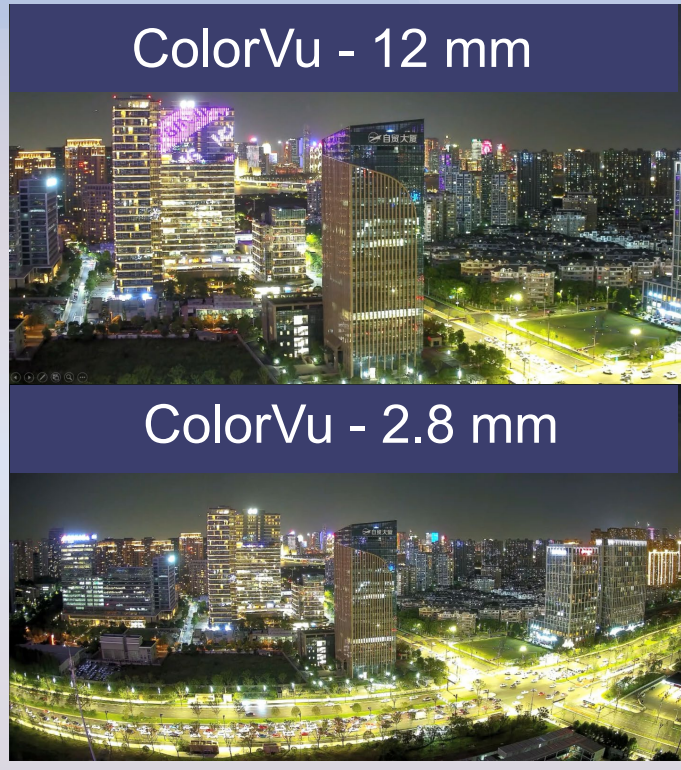

Conventional Varifocal Lens