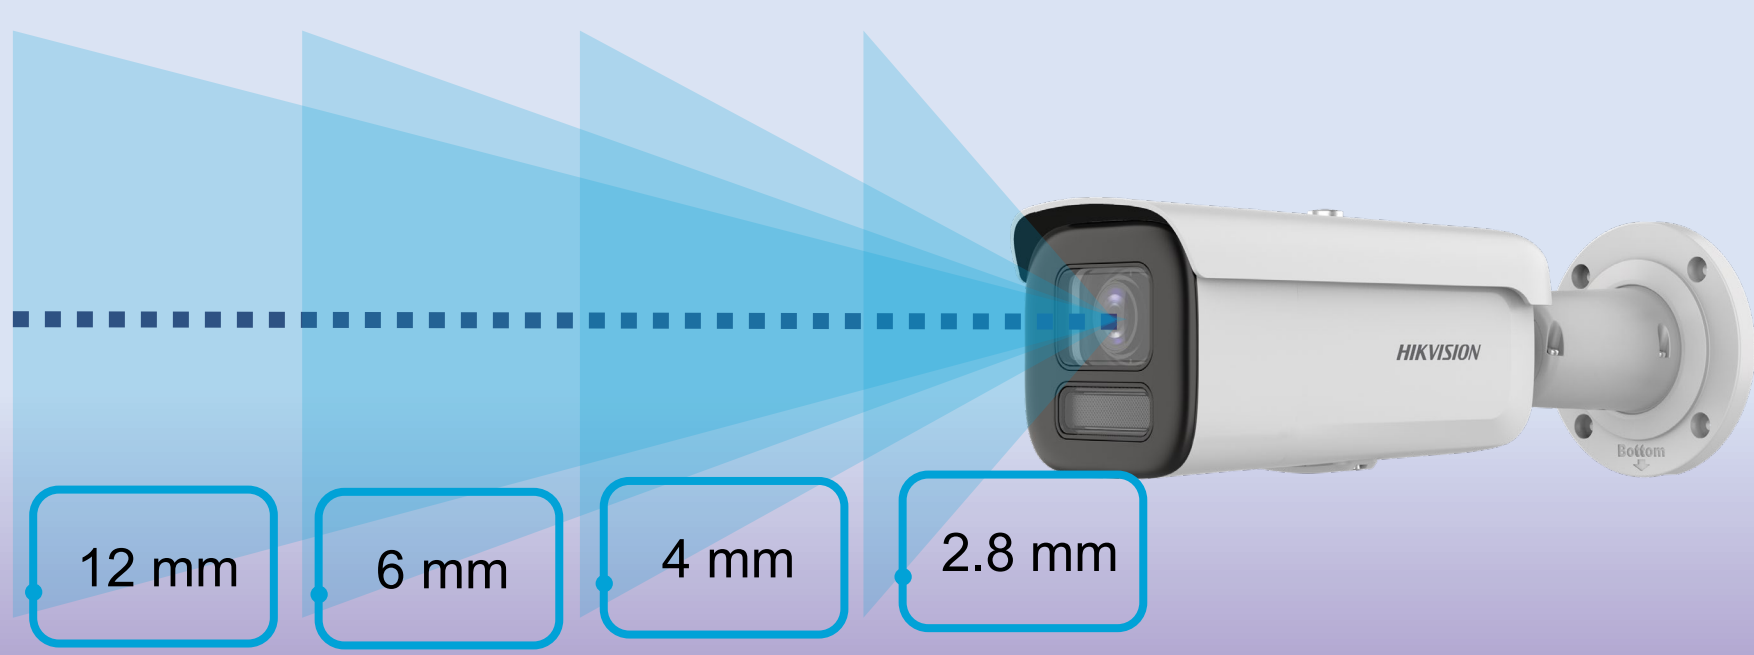

ColorVu + X

Varifocal Network Cameras with ColorVu

Zoomed-In Clarity with Vivid Color

Benefits of a Varifocal Lens

One Lens Can Adapt To Various Scenarios

ColorVu + Varifocal

With Hikvision's proprietary fixed F1.0 large aperture varifocal lens, brightness is unaffected while the lens zooms in or out.

Hikvision's Varifocal Lens with ColorVu

Conventional Varifocal Lens

Hikvision Varifocal Image Performance

Product Showcase

DS-2CD2647G2T-LZS

DS-2CD2747G2T-LZS

- 2.8 – 12 mm Motorized Lens
- F1.0 Fixed Aperture
- 0.0005 Lux
- 4 MP at 30 fps
- 130 dB WDR
- AcuSense Technology for Human & Vehicle Classification
- IP67, IK10