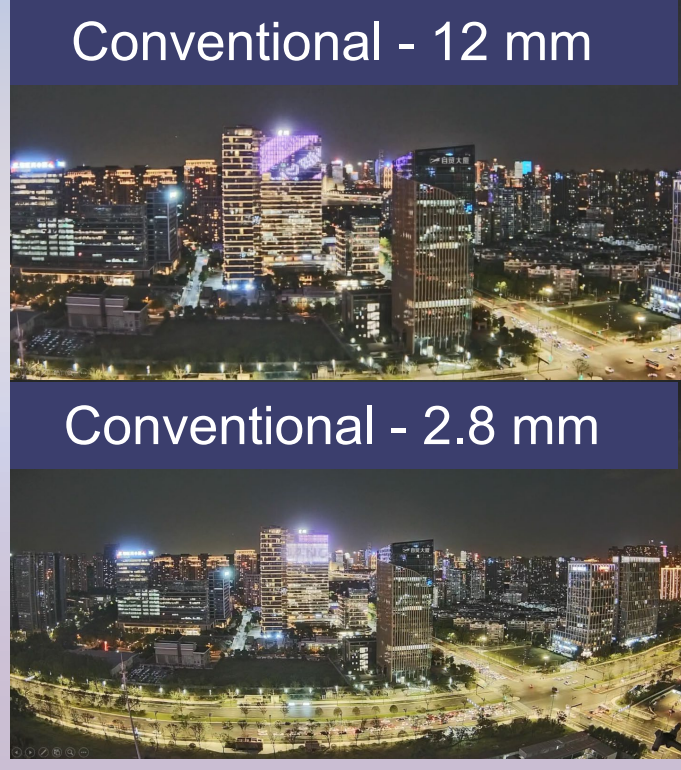

Hikvision's Varifocal Lens with ColorVu

Conventional Varifocal Lens

Hikvision Varifocal Image Performance

Product Showcase

DS-2CD2647G2T-LZS

DS-2CD2747G2T-LZS

- 2.8 – 12 mm Motorized Lens
- F1.0 Fixed Aperture
- 0.0005 Lux
- 4 MP at 30 fps
- 130 dB WDR
- AcuSense Technology for Human & Vehicle Classification
- IP67, IK10