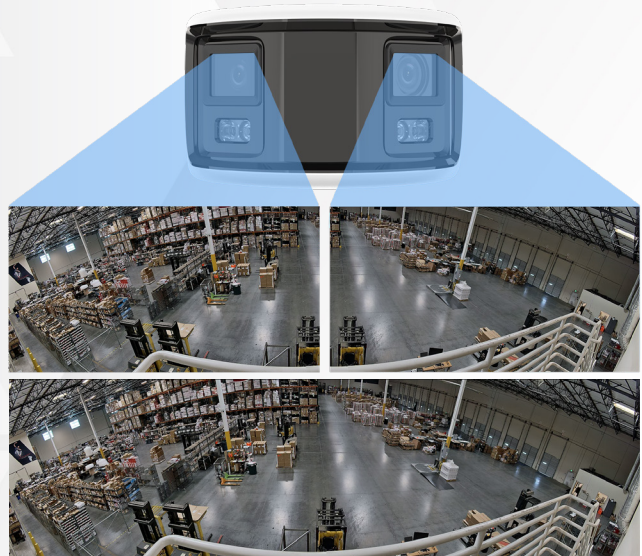

## POWERED BY HIKVISION PIONEERING IMAGE FUSION TECHNOLOGIES

Pixel-level image registration technology

1

2

Hikvision image fusion algorithm

180° Panoramic horizontal view, seamless image

## AVAILABLE MODELS

DS-2CD2387G2P-LSU/SL 8 MP(5120x1440) Turret  
DS-2CD2T87G2P-LSU/SL 8 MP(5120x1440) Bullet  
DS-2CD2367G2P-LSU/SL 6 MP(3632 × 1632) Turret  
DS-2CD2T67G2P-LSU/SL 6 MP(3632 × 1632) Bullet