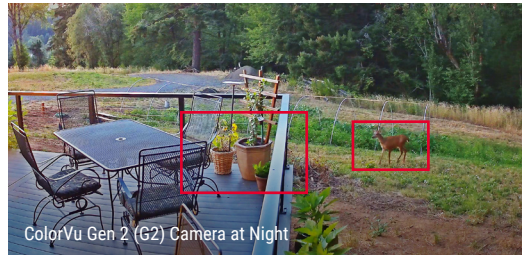

ColorVu G2

**Illuminating Darkness with
24/7 Vivid Full Color Imaging
for Enhanced Safety and
Reduced Risk**

2nd Generation (G2) ColorVu Cameras

Hikvision ColorVu G2 cameras deliver the crisp, full color images and video around the clock you expect with ColorVu technology. Plus, the 2nd generation models are equipped with AcuSense features to provide full color 24/7 paired with more accurate detection of humans and vehicles to reduce false alarms.

ColorVu technology showcases images in full color without the need for additional configuration or added devices, even in total darkness. Its larger image sensor and low lux capacity capture brilliant details and clarity that boost safety by illuminating poorly-lit areas where crime or theft could occur. ColorVu G2 cameras are simple to deploy and offer distinctive, detailed images that surpass expectations.