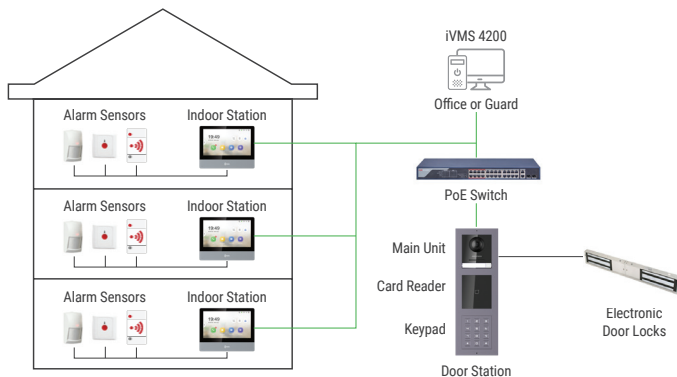

Diagram for Apartment Application

ACCESSORIES			
DS-3E0326P-E2	DS-K7P02	DS-K4H250S	DS-K4H250D
Network Switch 24 PoE Ports	Exit Button	Single Door Magnetic Lock	Double Door Magnetic Lock

Application Examples