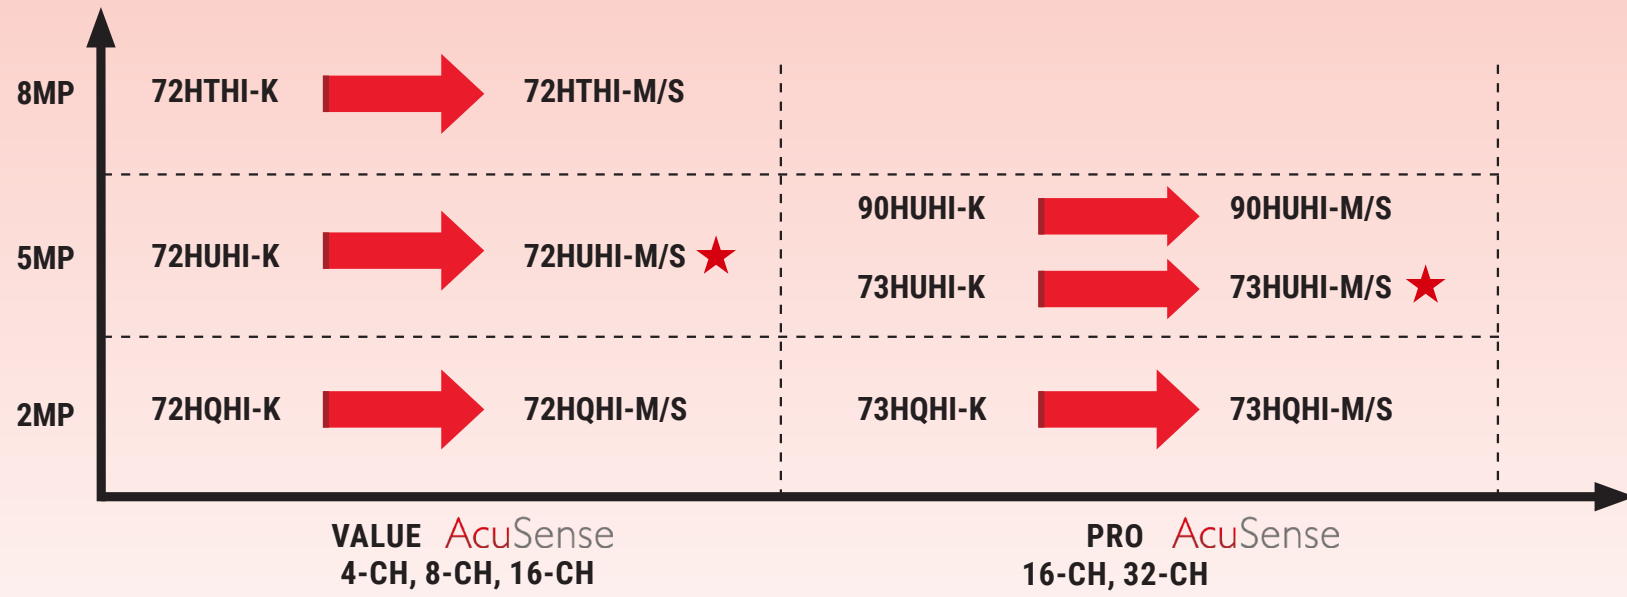

TURBOHD DVR MIGRATION PATH

TURBOHD DVR MIGRATION CHART

INPUT RESOLUTION	DISCONTINUED MODEL	REPLACEMENT MODEL	ANALOG VIDEO INPUT	IP VIDEO INPUT	SATA INTERFACES		
2MP VALUE	DS-7204HQHI-K1	iDS-7204HQHI-M1/S	4-ch	1-ch (up to 5-ch when disable analog channels) Up to 6MP resolution	1 HDD		
	DS-7204HQHI-K1-1TB	iDS-7204HQHI-M1/S-1TB					
	DS-7204HQHI-K1-2TB	iDS-7204HQHI-M1/S-2TB					
	DS-7208HQHI-K2	iDS-7208HQHI-M2/S					
	2MP VALUE	DS-7208HQHI-K2-1TB	iDS-7208HQHI-M2/S-2TB	8-ch	2-ch (up to 10-ch when disable analog channels) Up to 6MP resolution	2 HDD	
		DS-7208HQHI-K2-2TB	iDS-7208HQHI-M2/S-2TB				
		DS-7208HQHI-K2-4TB	iDS-7208HQHI-M2/S-4TB				
		DS-7216HQHI-K2	iDS-7216HQHI-M2/S				
2MP VALUE		DS-7216HQHI-K2-2TB	iDS-7216HQHI-M2/S-2TB	16-ch	2-ch (up to 18-ch when disable analog channels) Up to 6MP resolution	2 HDD	
		DS-7216HQHI-K2-4TB	iDS-7216HQHI-M2/S-4TB				
		DS-7216HQHI-K2-8TB	iDS-7216HQHI-M2/S-4TB				
		DS-7316HQI-K4	iDS-7316HQI-M4/S				
	2MP PRO	DS-7316HQI-K4-4TB	iDS-7316HQI-M4/S-4TB	16-ch	4-ch (up to 20-ch when disable analog channels) Up to 6MP resolution	4 HDD	
		DS-7316HQI-K4-8TB	iDS-7316HQI-M4/S-8TB				
		DS-7332HQI-K4	iDS-7332HQI-M4/S				
		2MP PRO	DS-7332HQI-K4-4TB	iDS-7332HQI-M4/S-8TB	32-ch	16-ch (up to 48-ch when disable analog channels) Up to 6MP resolution	4 HDD
DS-7332HQI-K4-8TB			iDS-7332HQI-M4/S-8TB				
5MP VALUE		DS-7204HU(H)I-K1	iDS-7204HUHI-M1/S	4-ch	2-ch (up to 6-ch when disable analog channels) Up to 8MP resolution	1 HDD	
	DS-7204HU(H)I-K1-1TB	iDS-7204HUHI-M1/S-1TB					
	DS-7204HU(H)I-K1-2TB	iDS-7204HUHI-M1/S-2TB					
	DS-7204HU(H)I-K1-4TB	iDS-7204HUHI-M1/S-2TB					
	5MP VALUE	DS-7208HU(H)I-K2	iDS-7208HUHI-M2/S	8-ch	4-ch (up to 12-ch when disable analog channels) Up to 8MP resolution	2 HDD	
		DS-7208HU(H)I-K2-1TB	iDS-7208HUHI-M2/S-2TB				
		DS-7208HU(H)I-K2-2TB	iDS-7208HUHI-M2/S-2TB				
		DS-7208HU(H)I-K2-4TB	iDS-7208HUHI-M2/S-2TB				
		5MP VALUE	DS-7208HU(H)I-K2-8TB	iDS-7208HUHI-M2/S-4TB	16-ch	8-ch (up to 24-ch when disable analog channels) Up to 8MP resolution	2 HDD
			DS-7208HU(H)I-K2-12TB	iDS-7208HUHI-M2/S-4TB			
			DS-7216HU(H)I-K2	iDS-7216HUHI-M2/S			
			DS-7216HU(H)I-K2-2TB	iDS-7216HUHI-M2/S-2TB			
5MP PRO	DS-7216HU(H)I-K2-4TB		iDS-7216HUHI-M2/S-4TB	16-ch	18-ch (up to 34-ch when disable analog channels) Up to 12MP resolution	4 HDD	
	DS-7216HU(H)I-K2-8TB		iDS-7216HUHI-M2/S-8TB				
	DS-7216HU(H)I-K2-16TB		iDS-7216HUHI-M2/S-8TB				
	DS-7316HUI-K4		iDS-7316HUHI-M4/S				
	5MP PRO	DS-7316HUI-K4-4TB	iDS-7316HUHI-M4/S-4TB	32-ch	32-ch (up to 64-ch when disable analog channels) Up to 12MP resolution	4 HDD	
		DS-7316HUI-K4-8TB	iDS-7316HUHI-M4/S-8TB				
		DS-7332HUI-K4	iDS-7332HUHI-M4/S				
		DS-7332HUI-K4-4TB	iDS-7332HUHI-M4/S-8TB				
		5MP PRO	DS-7332HUI-K4-8TB	iDS-7332HUHI-M4/S-8TB	16-ch	18-ch (up to 34-ch when disable analog channels) Up to 12MP resolution	8 HDD Support RAID, Hot swapping
			DS-7332HUI-K4-12TB	iDS-7332HUHI-M4/S-12TB			
			DS-9016HUI-K8	iDS-9016HUHI-M8/S			
			DS-9016HUI-K8-4TB	iDS-9016HUHI-M8/S-8TB			
5MP PRO	DS-9016HUI-K8-8TB		iDS-9016HUHI-M8/S-8TB	32-ch	32-ch (up to 64-ch when disable analog channels) Up to 12MP resolution	8 HDD Support RAID, Hot swapping	
	DS-9016HUI-K8-12TB		iDS-9016HUHI-M8/S-12TB				
	DS-9016HUI-K8-16TB		iDS-9016HUHI-M8/S-12TB				
	DS-9032HUI-K8		iDS-9032HUHI-M8/S				
	5MP PRO		DS-9032HUI-K8-4TB	iDS-9032HUHI-M8/S-8TB	32-ch	32-ch (up to 64-ch when disable analog channels) Up to 12MP resolution	8 HDD Support RAID, Hot swapping
			DS-9032HUI-K8-8TB	iDS-9032HUHI-M8/S-8TB			
			DS-9032HUI-K8-12TB	iDS-9032HUHI-M8/S-12TB			
			DS-9032HUI-K8-16TB	iDS-9032HUHI-M8/S-16TB			
8MP VALUE		DS-7204HTI-K1	iDS-7204HTHI-M1/S	4-ch	4-ch (up to 8-ch when disable analog channels) Up to 8MP resolution	1 HDD	
		DS-7204HTI-K1-1TB	iDS-7204HTHI-M1/S-1TB				
		DS-7204HTI-K1-2TB	iDS-7204HTHI-M1/S-1TB				
		DS-7204HTI-K1-4TB	iDS-7204HTHI-M1/S-1TB				
	8MP VALUE	DS-7208HTI-K2	iDS-7208HTHI-M2/S	8-ch	8-ch (up to 16-ch when disable analog channels) Up to 8MP resolution	2 HDD	
		DS-7208HTI-K2-2TB	iDS-7208HTHI-M2/S-2TB				