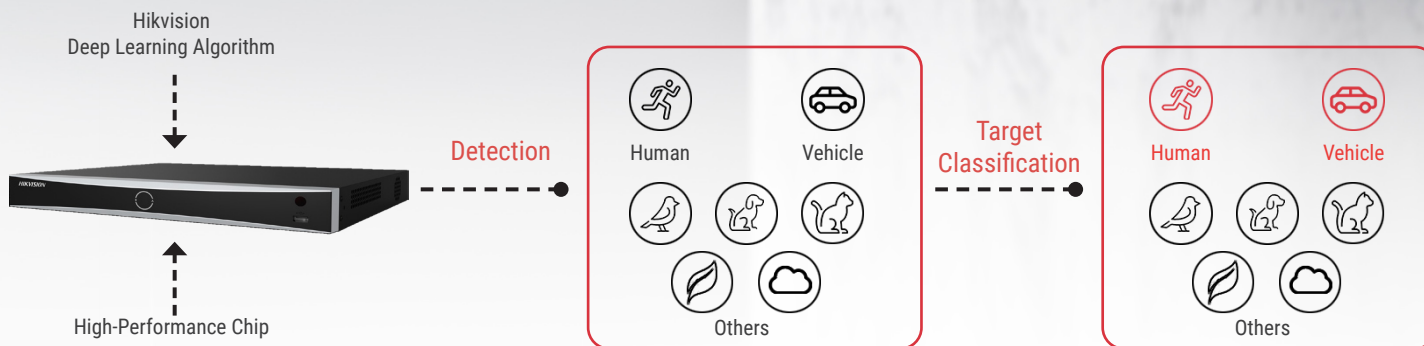

## ▶ WHAT IS ACUSENSE TECHNOLOGY?

AcuSense is an intelligent video analysis technology based on deep learning algorithms, which detects targets and classifies them into human, vehicle and others. It helps to produce reliable alarms for users.