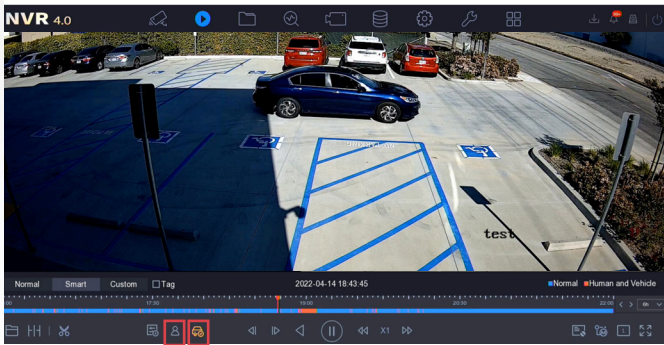

Extract Valuable Data More Efficiently

Human Targets

Vehicle Targets

Save Time with Targeted Video Searches

PRODUCTS SHOWCASE

MODEL	DS-7604NXI-K1/4P	DS-7608NXI-K2/8P	DS-7616NXI-K2/16P
FEATURES	- Up to 10-ch @ 1080p (K1) / 12-ch @ 1080p (K2) decoding capacity - All channels target classification based on motion detection 1-ch (K1) / 2-ch (K2) target classification based on VCA rules - Quick search of human and vehicle targets