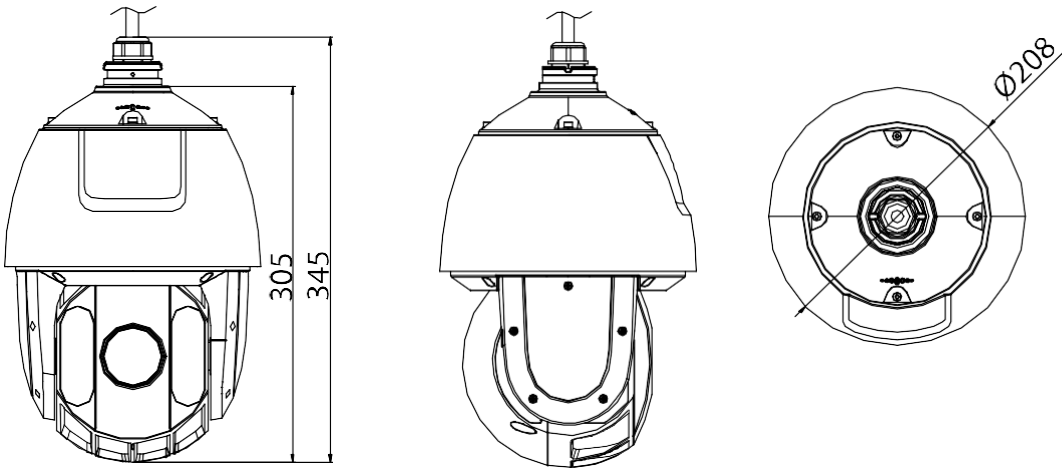

Accessories¹

NOT INCLUDED					
Requires WMP-L			Requires JBPW-L		
WMP-L Wall Mount PTZ Long	CMP Corner Mount for WMP-S/L	PMP Pole Mount for WMP-S/L	JBPW-L Power Box Mount w/Wall Bracket	CMP-JB Corner Mount for JBPW-L	PMP-JB Pole Mount for JBPW-L
Requires CPM-S or CPM-L					
CPMPE CPM Extension Pipe	PMP-V Horizontal Pole Mount for CPM-S/L	CPM-S Short Ceiling Pendant Mount	CPM-L Long Ceiling Pendant Mount	RPM Roof Parapet Mount	
INCLUDED					
(actual product appearance may vary)					
G1.5 Adapter Converts Hikvision Quick Release To G 1.5" Thread					

Dimensions

¹ Additional accessories not shown may fit without, or in combination with, these accessories. See your sales representative for information about your needs.