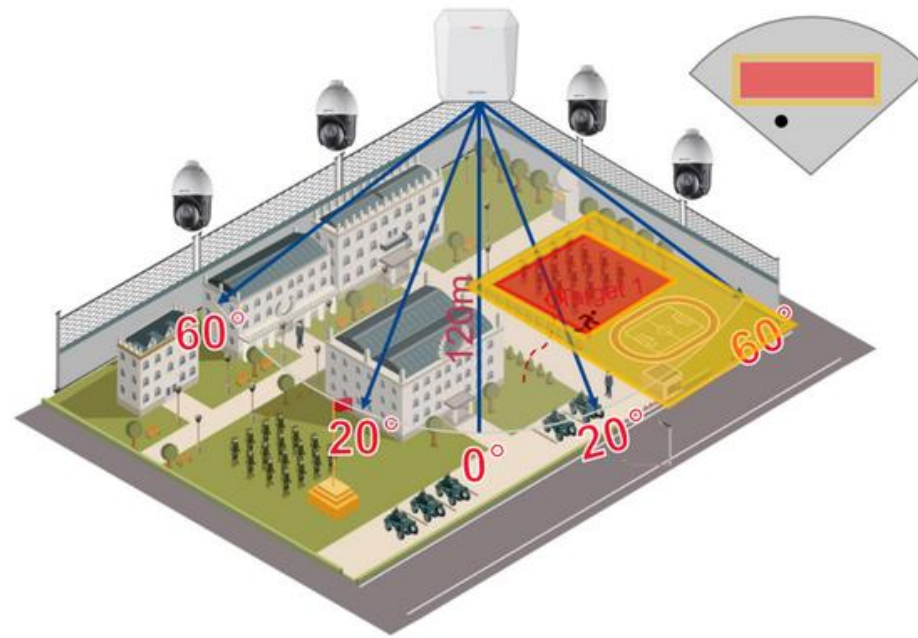

Application: Solar Panel

Product Model	Picture	Description	Mark
DS-2TX3636-15A-V1 DS-2TX3636-25A-V1 DS-2TX3636-35A-V1		Thermal: 384 × 288; Lens: 15/25/35mm False alarm reduction technology Master slave tracking system	Max VCA detection distance: 150m/250m/350m
DS-3E0109P-E(C)		8 PoE ports switch	
DS-D5022FN		22" monitor, VGA/HDMI input	
DS-7732NI-I4		32 IP channels NVR. alarm I/O: 16/4 Up to 16-ch @ 1080p decoding capacity	

Application: Villa

Product Model	Picture	Description
DS-2CD5A46G0-IZS		2560 × 1440 @ 30fps Darkfighter technology IP67, IK10; Alarm 2 inputs/2 outputs
DS-3E0109P-E(C)		8 PoE ports switch
DS-D5022FN		22" monitor, VGA/HDMI input
iDS-9632NXI-I8/16S(B)		16-ch false alarm reduction Human/vehicle classification

Application: Warehouse

Product Model	Picture	Description	Mark
DS-2TD2137-15-V1 DS-2TD2137-25-V1 DS-2TD2137-35-V1		Thermal: 384 × 288; Lens: 15/25/35mm False alarm reduction	Max VCA detection distance: 150m/250m/350m
DS-3E0109P-E(C)		8 PoE ports switch	
DS-D5022FN		22" monitor, VGA/HDMI input	
DS-7732NI-I4/16P		32 IP channels NVR. alarm I/O: 16/4 Up to 16-ch @ 1080p decoding capacity	

Application: Military Camps

Product Model	Picture	Description	Mark
DS-PRI-120		Detection angle: 120° Detection range: 120m Line crossing(Max. 4 trigger lines) and Zone alarm(Max. 16 Zones)	Max VCA detection distance: 150m/250m/350m
DS-2DF8436IX-AEL(W) (C)		8-inch 4MP 36X DarkFighter IR Network Speed Dome	
DS-3E0109P-E(C)		8 PoE ports switch	
DS-D5022FN		22" monitor, VGA/HDMI input	
DS-7732NI-I4		32 IP channels NVR. alarm I/O: 16/4 Up to 16-ch @ 1080p decoding capacity	