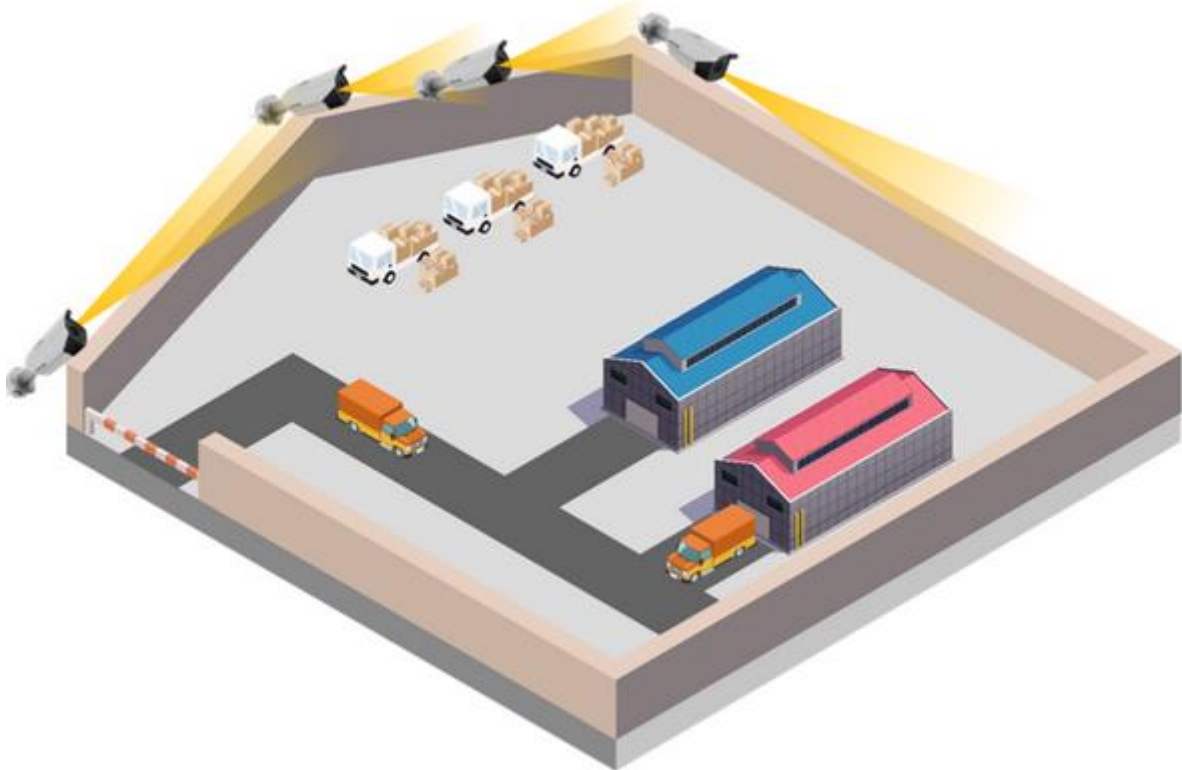

Hikvision Perimeter Protection Product Kit list

Application: Farm

Product Model	Picture	Description	Mark
DS-2TD2137-15-V1 DS-2TD2137-25-V1 DS-2TD2137-35-V1		Thermal: 384 × 288; Lens: 15/25/35mm False alarm reduction	Max VCA detection distance: 150m/250m/350m
DS-3WF02C-5N/O		2.4Ghz 150Mbps 3km Outdoor Wireless CPE	Wireless connection to save cabling cost
DS-3E0109P-E(C)		8 PoE ports switch	
DS-D5022FN		22" monitor, VGA/HDMI input	
DS-7732NI-I4		32 IP channels NVR. alarm I/O: 16/4 Up to 16-ch @ 1080p decoding capacity	

Application: Solar Panel

Product Model	Picture	Description	Mark
DS-2TX3636-15A-V1 DS-2TX3636-25A-V1 DS-2TX3636-35A-V1		Thermal: 384 × 288; Lens: 15/25/35mm False alarm reduction technology Master slave tracking system	Max VCA detection distance: 150m/250m/350m
DS-3E0109P-E(C)		8 PoE ports switch	
DS-D5022FN		22" monitor, VGA/HDMI input	
DS-7732NI-I4		32 IP channels NVR. alarm I/O: 16/4 Up to 16-ch @ 1080p decoding capacity	

Application: Warehouse

Product Model	Picture	Description	Mark
DS-2TD2137-15-V1 DS-2TD2137-25-V1 DS-2TD2137-35-V1		Thermal: 384 × 288; Lens: 15/25/35mm False alarm reduction	Max VCA detection distance: 150m/250m/350m
DS-3E0109P-E(C)		8 PoE ports switch	
DS-D5022FN		22" monitor, VGA/HDMI input	
DS-7732NI-I4/16P		32 IP channels NVR. alarm I/O: 16/4 Up to 16-ch @ 1080p decoding capacity	

Application: Military Camps

Product Model	Picture	Description	Mark
DS-PRI-120		Detection angle: 120° Detection range: 120m Line crossing(Max. 4 trigger lines) and Zone alarm(Max. 16 Zones)	Max VCA detection distance: 150m/250m/350m
DS-2DF8436IX-AEL(W) (C)		8-inch 4MP 36X DarkFighter IR Network Speed Dome	
DS-3E0109P-E(C)		8 PoE ports switch	
DS-D5022FN		22" monitor, VGA/HDMI input	
DS-7732NI-I4		32 IP channels NVR. alarm I/O: 16/4 Up to 16-ch @ 1080p decoding capacity	