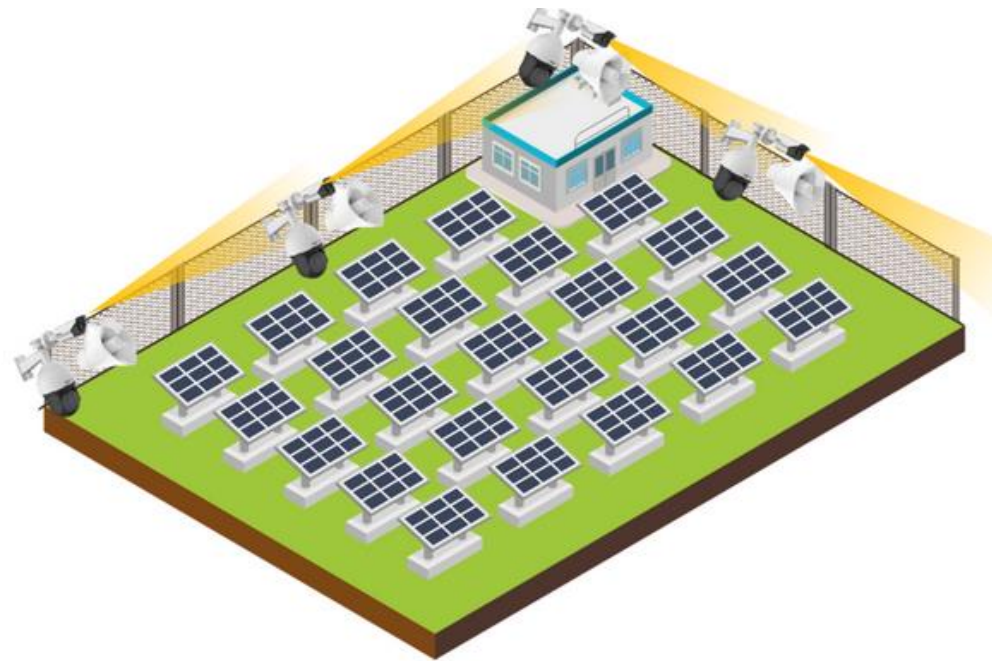

Hikvision Perimeter Protection Product Kit list

Application: Farm

Product Model	Picture	Description	Mark
DS-2TD2137-15-V1 DS-2TD2137-25-V1 DS-2TD2137-35-V1		Thermal: 384 × 288; Lens: 15/25/35mm False alarm reduction	Max VCA detection distance: 150m/250m/350m
DS-3WF02C-5N/O		2.4Ghz 150Mbps 3km Outdoor Wireless CPE	Wireless connection to save cabling cost
DS-3E0109P-E(C)		8 PoE ports switch	
DS-D5022FN		22" monitor, VGA/HDMI input	
DS-7732NI-I4		32 IP channels NVR. alarm I/O: 16/4 Up to 16-ch @ 1080p decoding capacity	

Application: Solar Panel

Product Model	Picture	Description	Mark
DS-2TX3636-15A-V1 DS-2TX3636-25A-V1 DS-2TX3636-35A-V1		Thermal: 384 × 288; Lens: 15/25/35mm False alarm reduction technology Master slave tracking system	Max VCA detection distance: 150m/250m/350m
DS-3E0109P-E(C)		8 PoE ports switch	
DS-D5022FN		22" monitor, VGA/HDMI input	
DS-7732NI-I4		32 IP channels NVR. alarm I/O: 16/4 Up to 16-ch @ 1080p decoding capacity	

Application: Villa

Product Model	Picture	Description
DS-2CD5A46G0-IZS		2560 × 1440 @ 30fps Darkfighter technology IP67, IK10; Alarm 2 inputs/2 outputs
DS-3E0109P-E(C)		8 PoE ports switch
DS-D5022FN		22" monitor, VGA/HDMI input
iDS-9632NXI-I8/16S(B)		16-ch false alarm reduction Human/vehicle classification

Application: Military Camps

Product Model	Picture	Description	Mark
DS-PRI-120		Detection angle: 120° Detection range: 120m Line crossing(Max. 4 trigger lines) and Zone alarm(Max. 16 Zones)	Max VCA detection distance: 150m/250m/350m
DS-2DF8436IX-AEL(W) (C)		8-inch 4MP 36X DarkFighter IR Network Speed Dome	
DS-3E0109P-E(C)		8 PoE ports switch	
DS-D5022FN		22" monitor, VGA/HDMI input	
DS-7732NI-I4		32 IP channels NVR. alarm I/O: 16/4 Up to 16-ch @ 1080p decoding capacity	