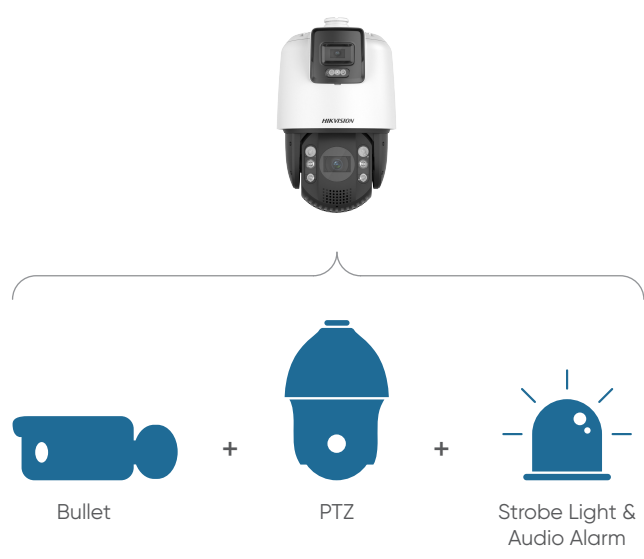

Smart-Linkage PTZ Camera
2-ch Monitoring

Retain the scene overview and see details simultaneously to conquer the problems faced by conventional PTZs.

Bullet - For the whole scene
Panorama view for **human/vehicle detection**

PTZ - Tracking for details
Detail view for zooming in and **tracking**

Focus on Humans/Vehicles, Act in Realtime

White light and audio alarm to warn intruders off

- Human/Vehicle Classification
- Act in Realtime
Warns off intruders with white light alarm and audio alarm (up to 30 m)
- Accurate Alert
Focus on humans or vehicles alarms, other false alarms are reduced
- Audio customisation is supported (3 files)

Warning! This is a restricted area, please keep away!

Bullet + PTZ + Live Guard

A fully integrated camera providing real multiple functionality

- Easy Installation
Enjoy the convenience of one-off installation. Save on labour costs and installation time.
- Easy Maintenance
1 IP address (2-ch) to manage and preset.
- Cost Effectiveness
Buy just one camera, but get the equivalent of a bullet camera, a PTZ, and an alarm.

Realtime Alert

- Warn off intruders in real time with the strobe light and built-in speaker.
- Note: supports 3 files of customized audio.*

High Quality Images

- 0.005 lux low illumination capacity with multiple long-range IR lights for night use;
- 120 dB WDR for strong backlight scenarios