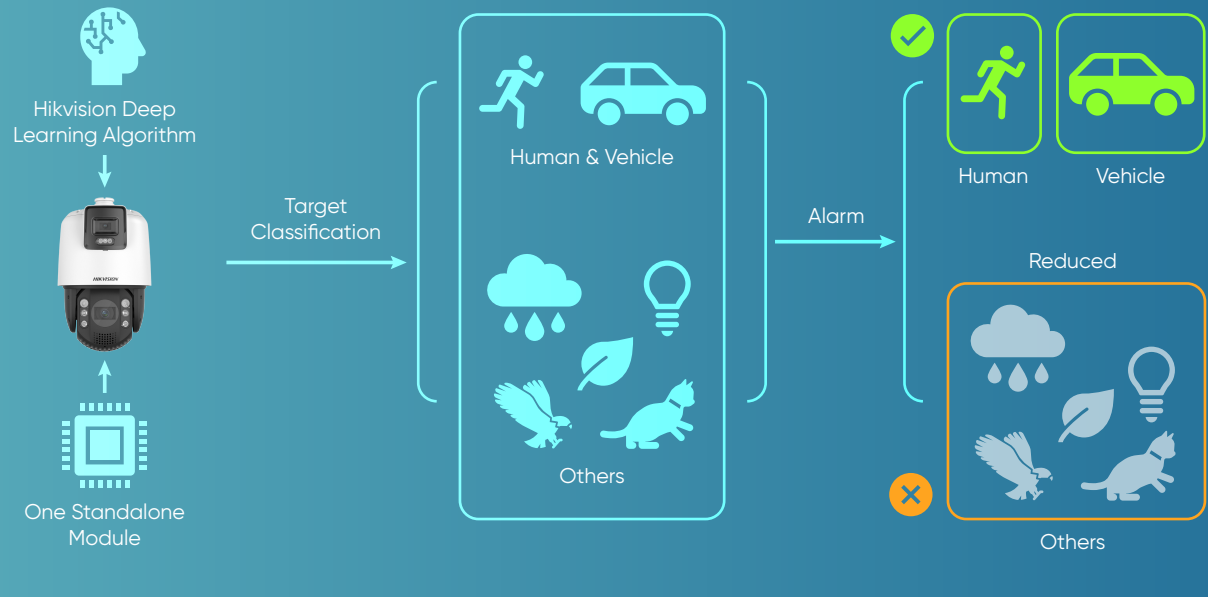

AcuSense

Smart Linkage PTZ Camera

Linkage Tracking

View the whole scene with high detail

Conventional PTZ
1-ch Monitoring

Lose the scene overview when zooming, panning, tilting or using presets, patrol patterns, etc.

Smart-Linkage PTZ Camera
2-ch Monitoring

Retain the scene overview and see details simultaneously to conquer the problems faced by conventional PTZs.

Bullet - For the whole scene
Panorama view for **human/vehicle detection**

PTZ - Tracking for details
Detail view for zooming in and **tracking**

Focus on Humans/Vehicles, Act in Realtime

White light and audio alarm to warn intruders off

- Human/Vehicle Classification
- Act in Realtime
Warns off intruders with white light alarm and audio alarm (up to 30 m)
- Accurate Alert
Focus on humans or vehicles alarms, other false alarms are reduced
- Audio customisation is supported (3 files)

Warning! This is a restricted area, please keep away!

Bullet + PTZ + Live Guard

A fully integrated camera providing real multiple functionality

- Easy Installation
Enjoy the convenience of one-off installation. Save on labour costs and installation time.
- Easy Maintenance
1 IP address (2-ch) to manage and preset.
- Cost Effectiveness
Buy just one camera, but get the equivalent of a bullet camera, a PTZ, and an alarm.