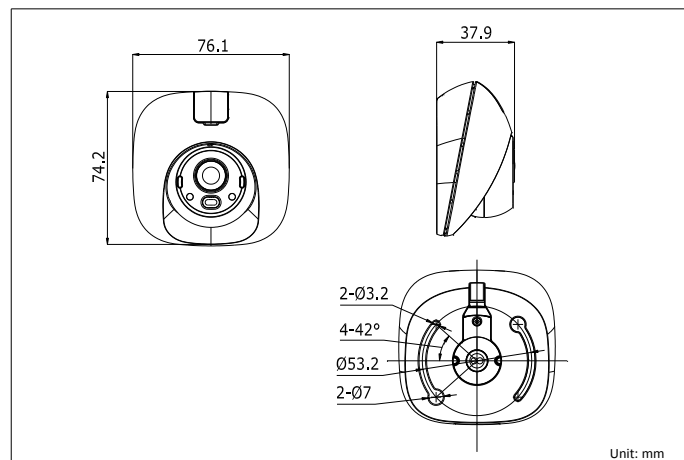

### Dimension

## Specification

Camera	
Image Sensor	Progressive Scan CMOS
Min. Illumination	0.1 Lux @ (F1.2, AGC ON), 0 Lux with IR
Shutter Time	1/25 s to 1/50,000 s
FOV	Front lens: 2.1 mm, horizontal FOV 126°, vertical FOV 66°, diagonal FOV 154° 2.8 mm, horizontal FOV 96°, vertical FOV 51°, diagonal FOV 115° Back lens: 2.1 mm, horizontal FOV 126°, vertical FOV 66°, diagonal FOV 154° 2.8 mm, horizontal FOV 96°, vertical FOV 51°, diagonal FOV 115°
Lens Mount	M12
Angle	Front lens: Bracket rotation: 0° to 90° Back lens: Pan: 0° to 360°, tilt: 0° to 60°, rotate: 0° to 360°
Day & Night	Front view: no Back view: electronic
Frame Rate	720p @25fps
Synchronization	Internal
S/N Ratio	42 dB
Interface	
Video Output	2, Vp-p Composite Output (aviation plug)
Audio Input	Build-in MIC
Audio Output	2, aviation plug (linear resistance: 1 kΩ)
Aviation Pin Order	1: Video, 2: Audio, 3: Power, 4: Grounding
General	
Working Temperature	-40 °C to 75 °C (-40 °F to 167 °F)
Working Humidity	≤ 90%
Power Supply	9 to 16 VDC
Power Consumption	Front lens: max. 1.2 W Back lens: max. 2.2 W
IR Distance	10 m
Dimension	59.9 mm × 85.6 mm × 80 mm (2.36" × 3.37" × 3.15")
Weight	400 g (0.88 lb.)