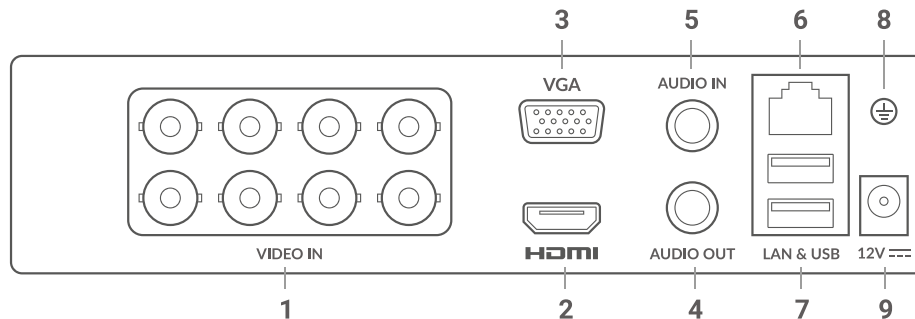

External Interface

Two-way audio input	1-ch, RCA (2.0 Vp-p, 1 KΩ) (using the 1st audio input)
Network interface	1, RJ45 10M/100M/1000M self-adaptive Ethernet interface
USB interface	2 x USB 2.0

General

Power supply	12 VDC
Consumption (without HDD)	≤ 15 W
Working temperature	-10 °C to +55 °C (+14 °F to +131 °F)
Working humidity	10% to 90%
Dimensions (W × D × H)	285 × 210 × 45 mm (11.2 × 8.3 × 1.8 inch)
Weight (without HDD)	≤ 2 kg (4.4 lb)

Physical Interfaces

1 VIDEO IN	4 AUDIO OUT, RCA Connector	7 USB Port
2 HDMI Interface	5 AUDIO IN, RCA Connector	8 GND
3 VGA Interface	6 LAN Network Interface	9 Power Supply