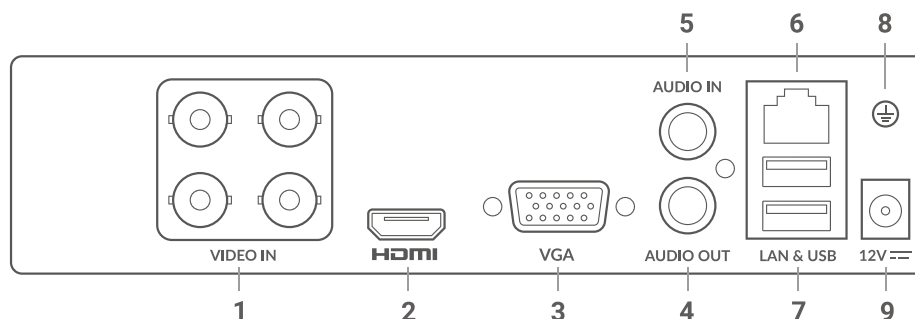

External Interface

Two-way audio input	1-ch, RCA (2.0 Vp-p, 1 KΩ) (using the 1st audio input)
Network interface	1, RJ45 10M/100M self-adaptive Ethernet interface
USB interface	2 x USB 2.0

General

Power supply	12 VDC
Consumption (without HDD)	≤ 15 W
Working temperature	-10 °C to +55 °C (+14 °F to +131 °F)
Working humidity	10% to 90%
Dimensions (W x D x H)	200 x 200 x 45 mm (7.9 x 7.9 x 1.8 inch)
Weight (without HDD)	≤ 1.16 kg (2.6 lb)

Physical Interfaces

1 VIDEO IN	4 AUDIO OUT, RCA Connector	7 USB Port
2 HDMI Interface	5 AUDIO IN, RCA Connector	8 GND
3 VGA Interface	6 LAN Network Interface	9 Power Supply