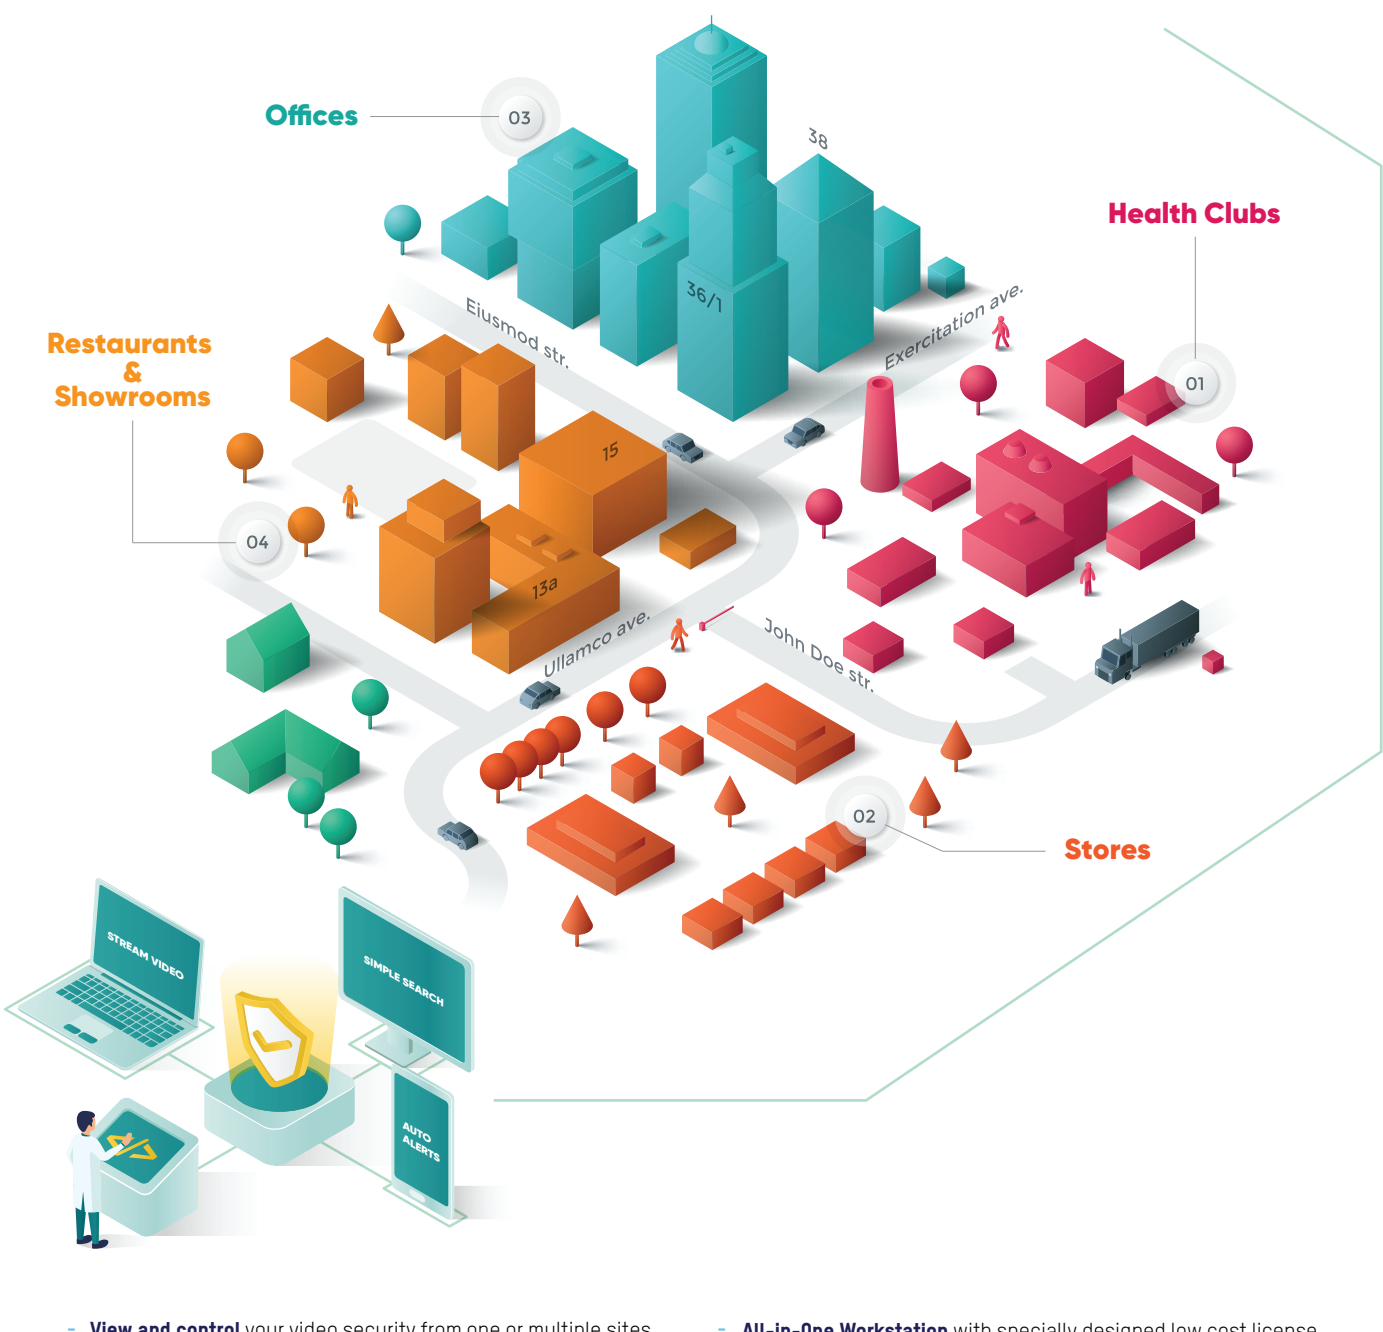

HIKVISION
HikCentral SMB Solution
 HikCentral-Workstation/32

So your business is growing.

You could be exploring new restaurants, shops, showrooms, gyms or maybe your office and teams are expanding. That's brilliant. But scaling up your business can sometimes scale up the size of your headaches, too.

What if there was one technology solution which not only made it simple to manage your video security system, it also centralises practical, smart applications giving your business the competitive edge?

There is. It's called **HikCentral for Small to Medium Businesses** (HikCentral SMB) and it comes from the world leader in video security, Hikvision.

Here's how it works.

MANAGING YOUR VIDEO SECURITY

- **View and control** your video security from one or multiple sites, stores or offices in one place.
- **Stream video** as you need it on your laptop, tablet or mobile.
- **Receive automatic alerts** direct to your devices.
- **More video in less space** because it is optimised for small business networks to store efficiently.
- **Simple search** functionality so you can find the footage when you need it, quickly.
- **All-in-One Workstation** with specially designed low cost license packages just for small & medium businesses in mind.
- **Keep IT costs down** with easily understood, self-managed troubleshooting reports.
- **Free service** for 3 years.
- **Free software** technology updates for 3 years.
- **Simple to understand and easy to manage video security:** that's one less headache for you.

DELIVERING PRACTICAL INSIGHTS

- **Easy to understand dashboard** to manage it all and tie all the info together in one place.
- **Revenue and efficiency advantages** without getting bogged down in technical details.