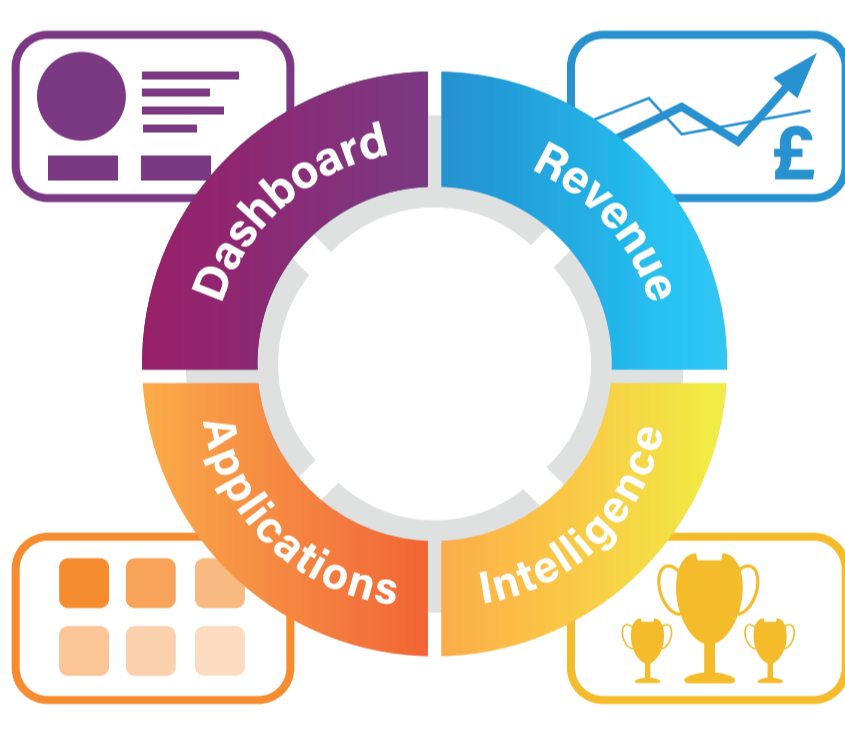

What if there was one technology solution which not only made it simple to manage your video security system, it also centralises practical, smart applications giving your business the competitive edge?

There is. It's called **HikCentral for Small to Medium Businesses** (HikCentral SMB) and it comes from the world leader in video security, Hikvision.

Here's how it works.

MANAGING YOUR VIDEO SECURITY

- **View and control** your video security from one or multiple sites, stores or offices in one place.
- **Stream video** as you need it on your laptop, tablet or mobile.
- **Receive automatic alerts** direct to your devices.
- **More video in less space** because it is optimised for small business networks to store efficiently.
- **Simple search** functionality so you can find the footage when you need it, quickly.
- **Affordable packages** with specially designed low cost license packages just for small & medium businesses in mind.
- **Keep IT costs down** with easily understood, self-managed troubleshooting reports.
- **Free service** for 3 years.
- **Free software** technology updates for 2 years.
- **HikCentral SMB grows along with you** when your business is ready to make the next move.
- **Simple to understand and easy to manage video security**; that's one less headache for you.

DELIVERING PRACTICAL INSIGHTS

- **Easy to understand dashboard** to manage it all and tie all the info together in one place.
- **Revenue and efficiency advantages** without getting bogged down in technical details.

- **Parking Management**
Automatically recognise known vehicle number plates. Control who can use your parking facilities, and for how long.

- **People Counting**
Ideal for retail. Measure footfall vs sales receipts. Compare outlet performance.