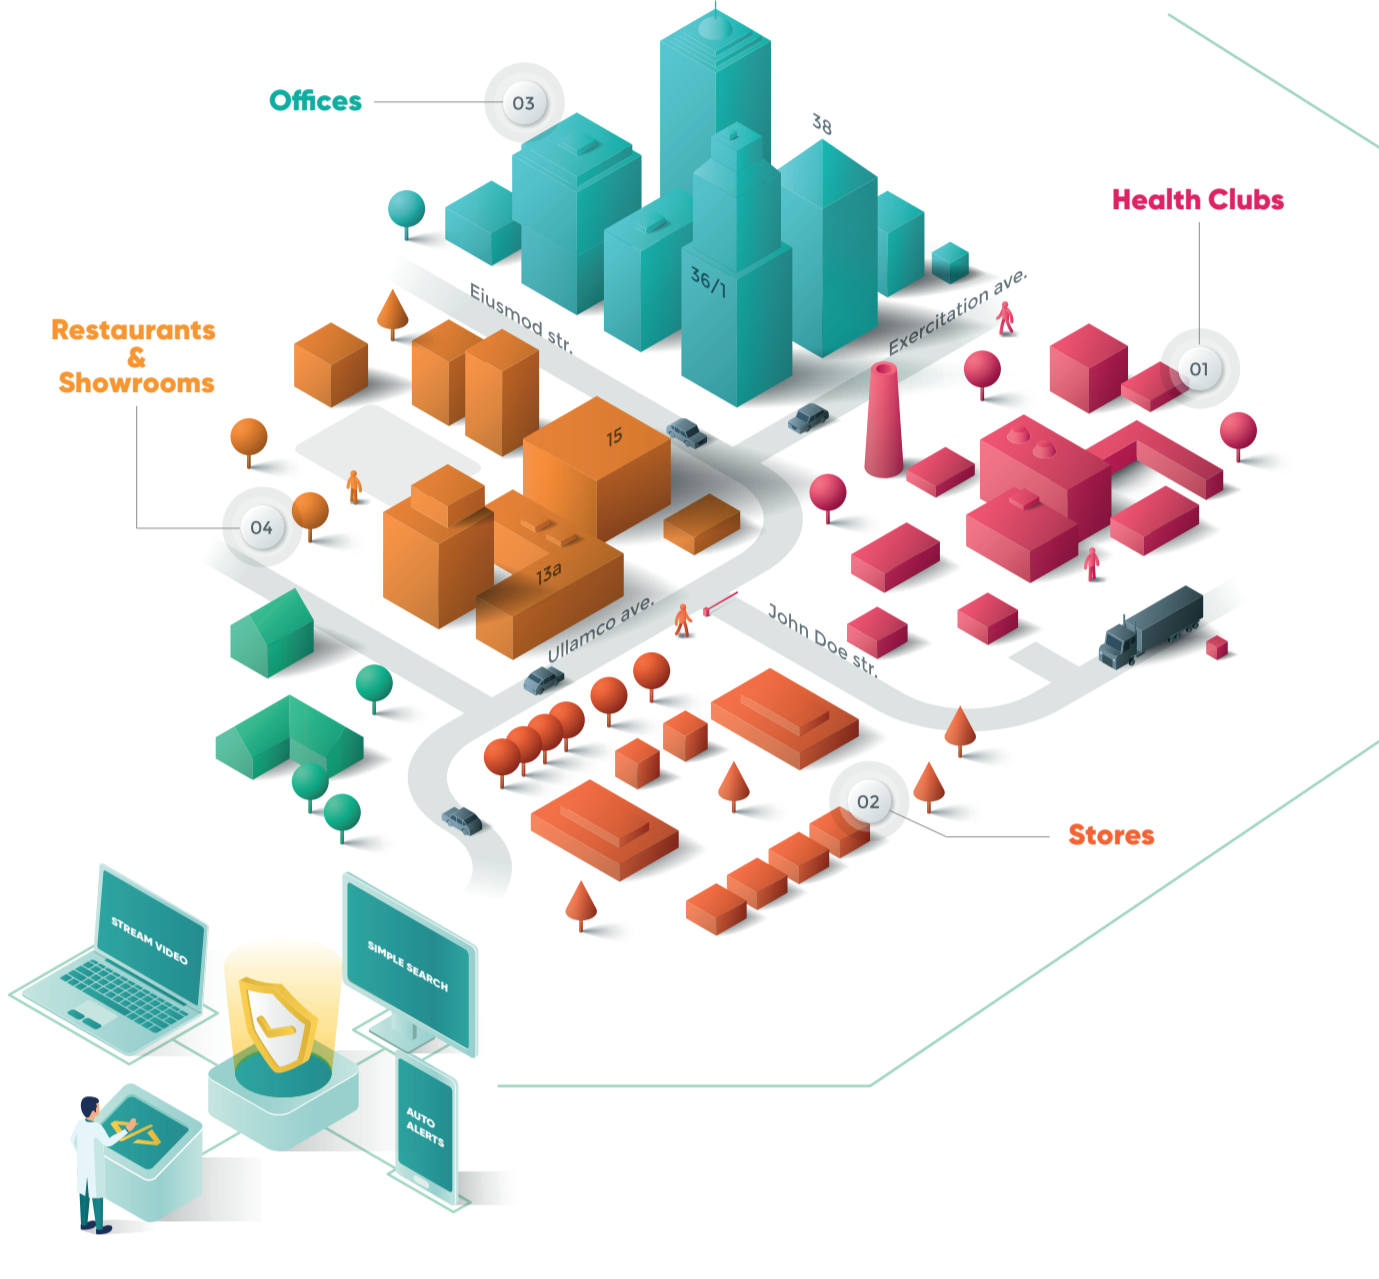

HIKVISION

HikCentral SMB Solution

Manage video. Build on your success.

So your business is growing.

You could be exploring new restaurants, shops, showrooms, gyms or maybe your office and teams are expanding. That's brilliant. But scaling up your business can sometimes scale up the size of your headaches, too.

What if there was one technology solution which not only made it simple to manage your video security system, it also centralises practical, smart applications giving your business the competitive edge?

There is. It's called **HikCentral for Small to Medium Businesses** (HikCentral SMB) and it comes from the world leader in video security, Hikvision.

Here's how it works.

MANAGING YOUR VIDEO SECURITY

- **View and control** your video security from one or multiple sites, stores or offices in one place.
- **Stream video** as you need it on your laptop, tablet or mobile.
- **Receive automatic alerts** direct to your devices.
- **More video in less space** because it is optimised for small business networks to store efficiently.
- **Simple search** functionality so you can find the footage when you need it, quickly.
- **Affordable packages** with specially designed low cost license packages just for small & medium businesses in mind.
- **Keep IT costs down** with easily understood, self-managed troubleshooting reports.
- **Free service** for 3 years.
- **Free software** technology updates for 2 years.
- **HikCentral SMB grows along with you** when your business is ready to make the next move.
- **Simple to understand and easy to manage video security**; that's one less headache for you.

- **Parking Management**
Automatically recognise known vehicle number plates. Control who can use your parking facilities, and for how long.

- **People Counting**
Ideal for retail. Measure footfall vs sales receipts. Compare outlet performance.