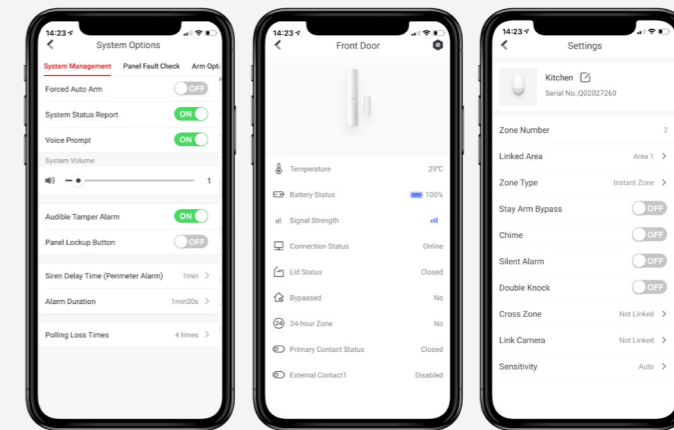

#### Ease of Installation

The smart installation choice.

With faster installation and flexibility, over time the panel auto-adapts to changing ISP or equipment. With features like auto-enrollment and quick-install peripherals, you can do more. Now that's clever.

## App Programming

It's all in the app

One manufacturer, one interface. With the AX PRO, the power is in your hands: manage multiple systems through the Hik-ProConnect app and web interface, configure devices, control video and monitor.