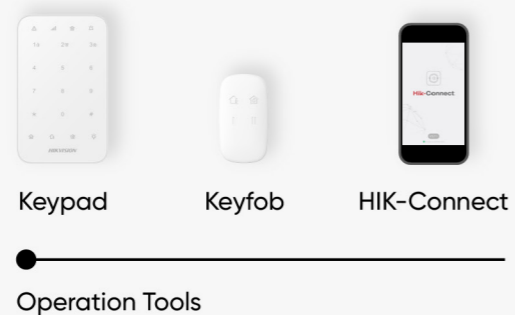

# INTRUSION AND VIDEO, REFOCUSED

Designed and produced by the World Leader in security, it's time to rethink what your wireless security system can do.

Completely driven from your app, on demand, and with a wide range of products, the AX PRO wireless intruder alarm system delivers video on-board, with our revolutionary and proven wireless protocol for knock out stability.