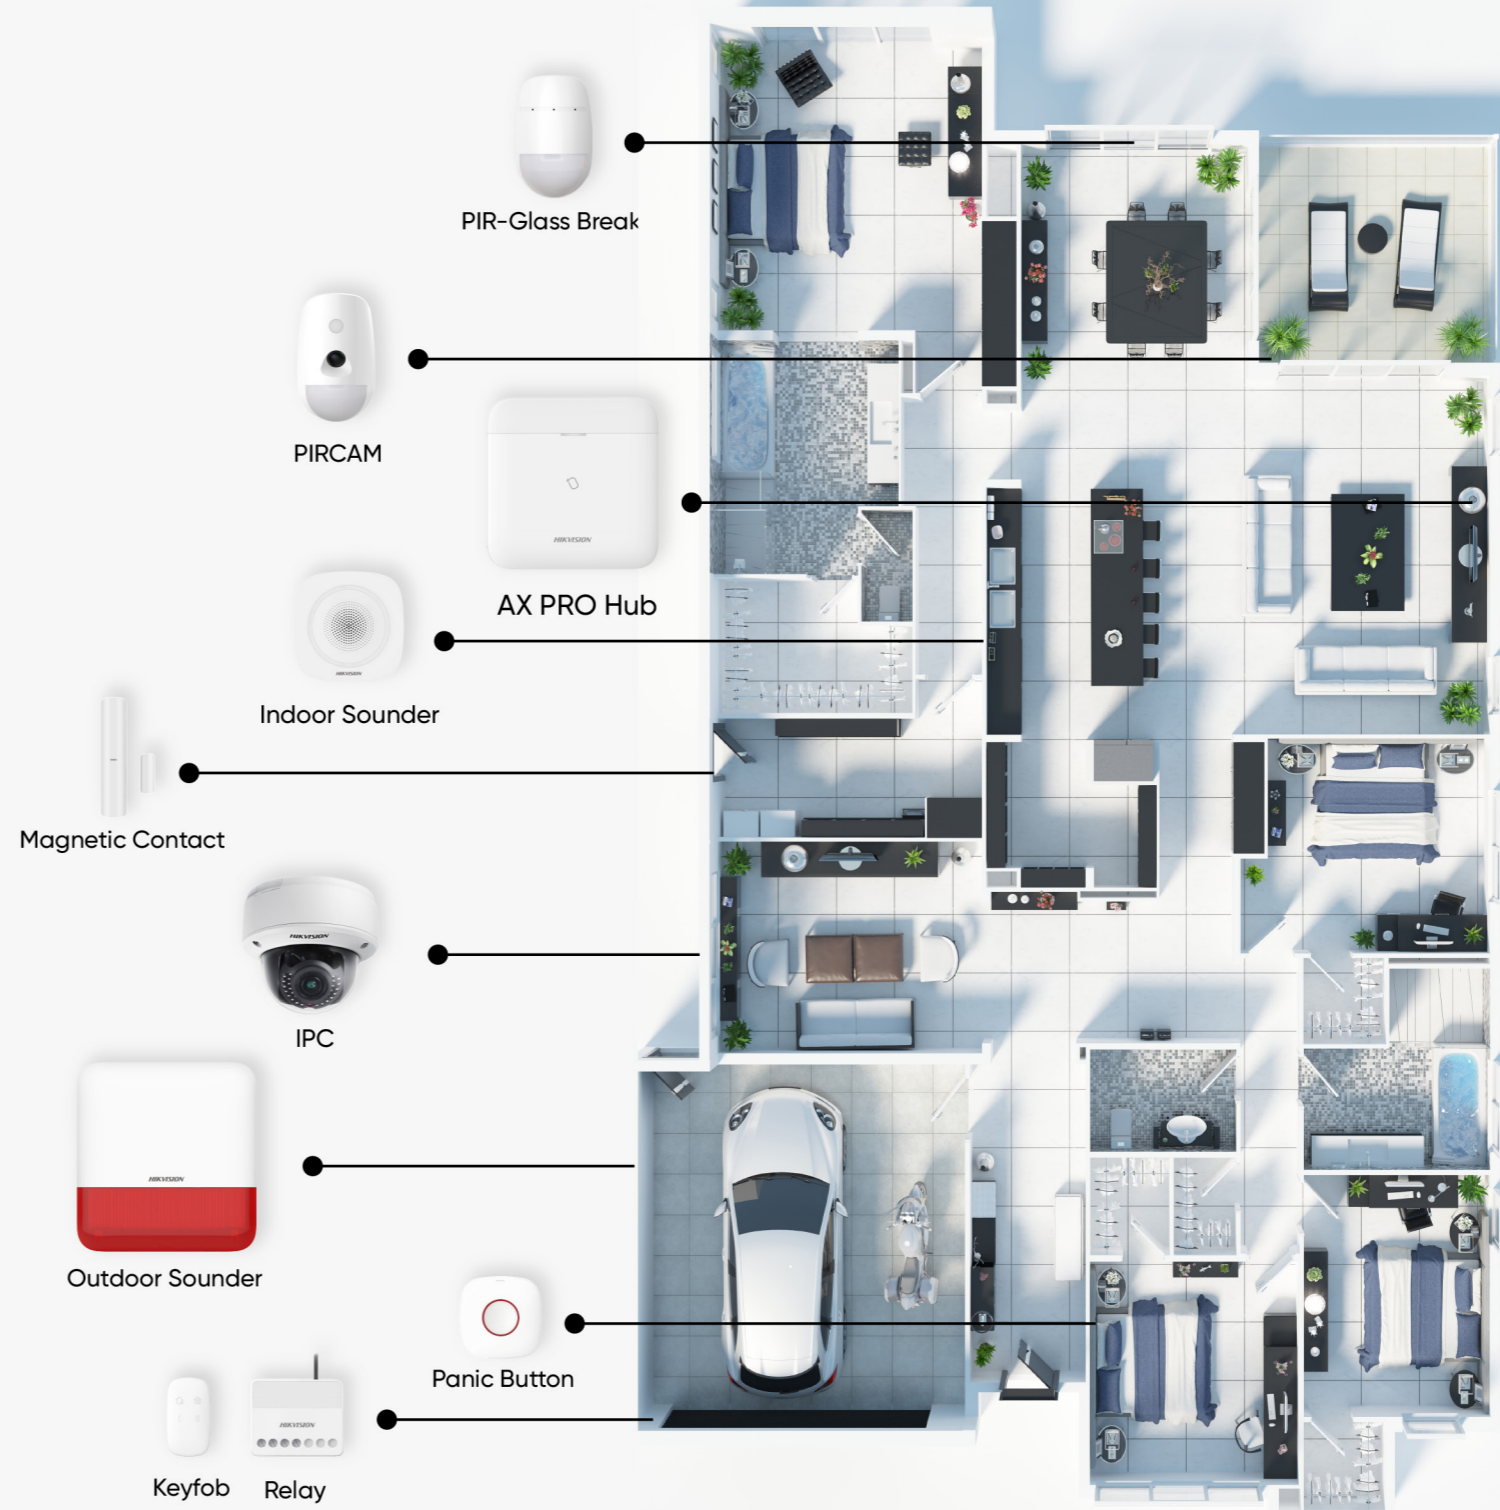

## AX PRO SOLUTION

# INTRUSION AND VIDEO, REFOCUSED

Designed and produced by the World Leader in security, it's time to rethink what your wireless security system can do.

Completely driven from your app, on demand, and with a wide range of products, the AX PRO wireless intruder alarm system delivers video on-board, with our revolutionary and proven wireless protocol for knock out stability.