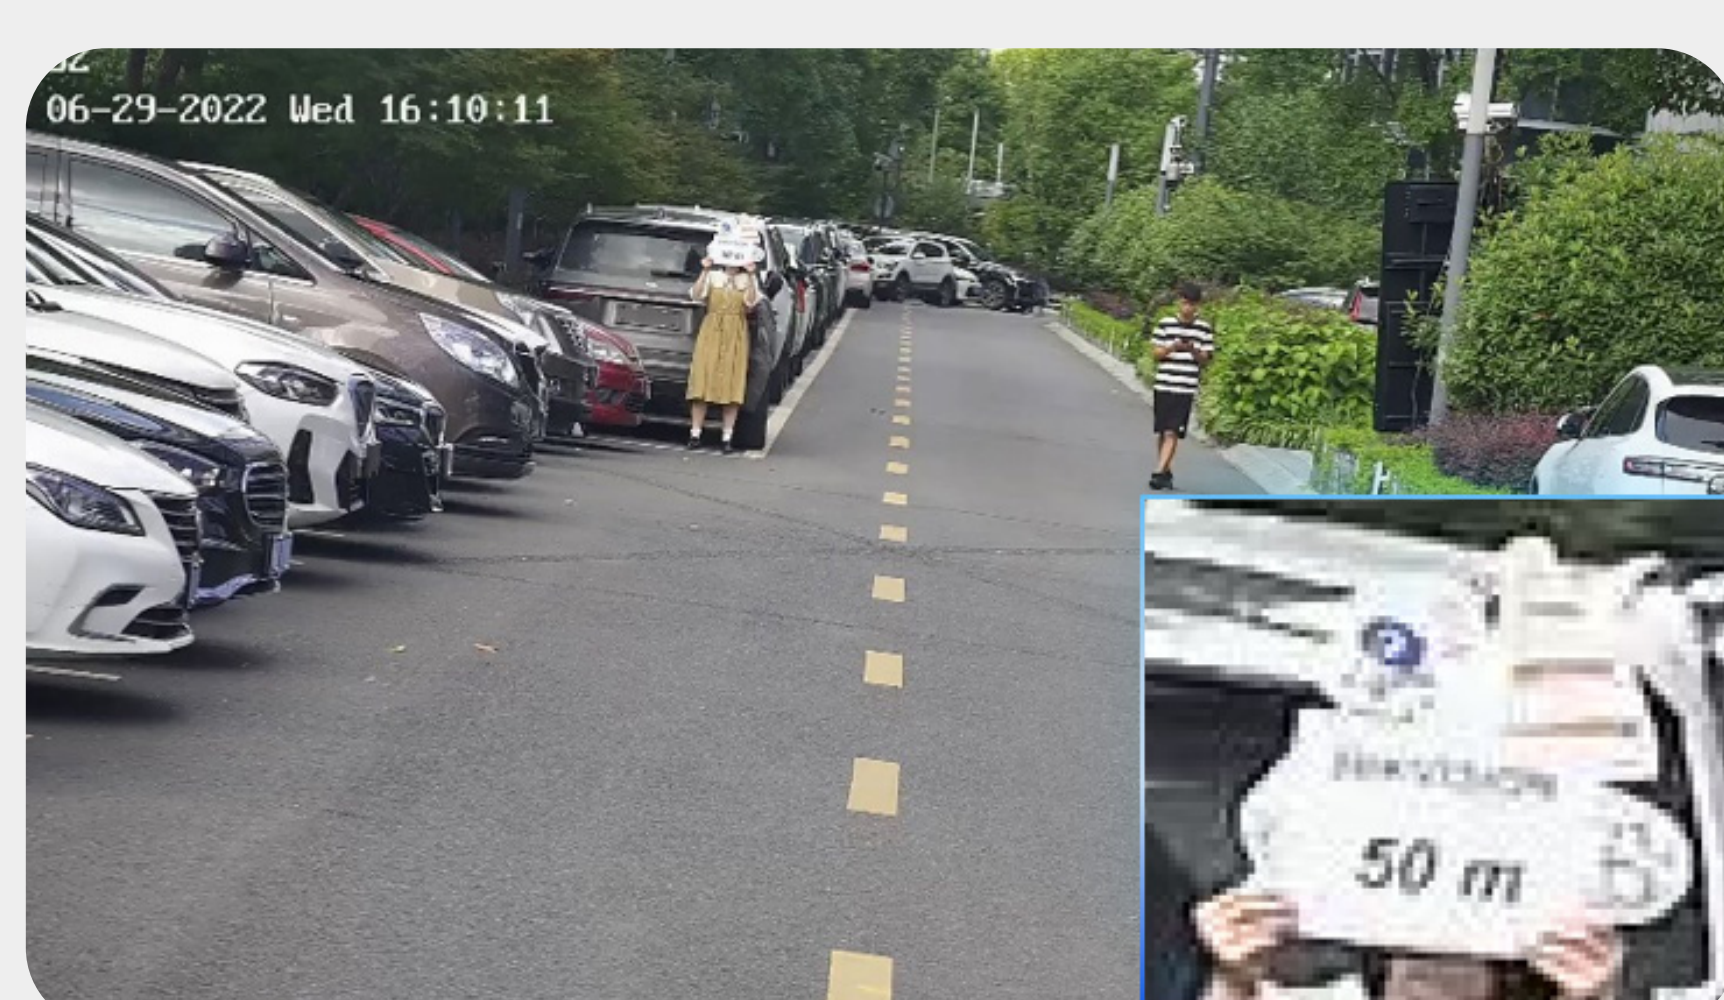

NEW ULTRA SERIES NETWORK CAMERA

With Large Optical Zoom and AcuSense Technology

Camera dedicated to large-scale security

HiKvision has released its new network bullet camera with AcuSense technology. This camera uses an ultra-long focal length, supports up to 15x optical zoom, and uses high-performance IR LEDs to ensure long-distance protection of a large area.

Focus on Human & Vehicle Events

15x Optical Zoom

Performance Comparison

Performance comparisons between high magnification cameras and conventional cameras can be seen below:

Up to **4X** optical zoom

* Conventional IP camera with 8-32 mm focal length

VS

Up to **15x** optical zoom

* 3A26 camera with 4.7-71 mm focal length

► Objects and details can be seen clearly

50 Meters

► Objects and details can be seen clearly

► Good at target detection, but lacks the detail of small remote objects

100 Meters

► Objects and details can be seen clearly

► Not suitable for 150 m monitoring

150 Meters

► Good at target detection, but can lack the detail of small remote objects

Night Performance

The infrared distance of up to 150 m makes an object clearly visible at night