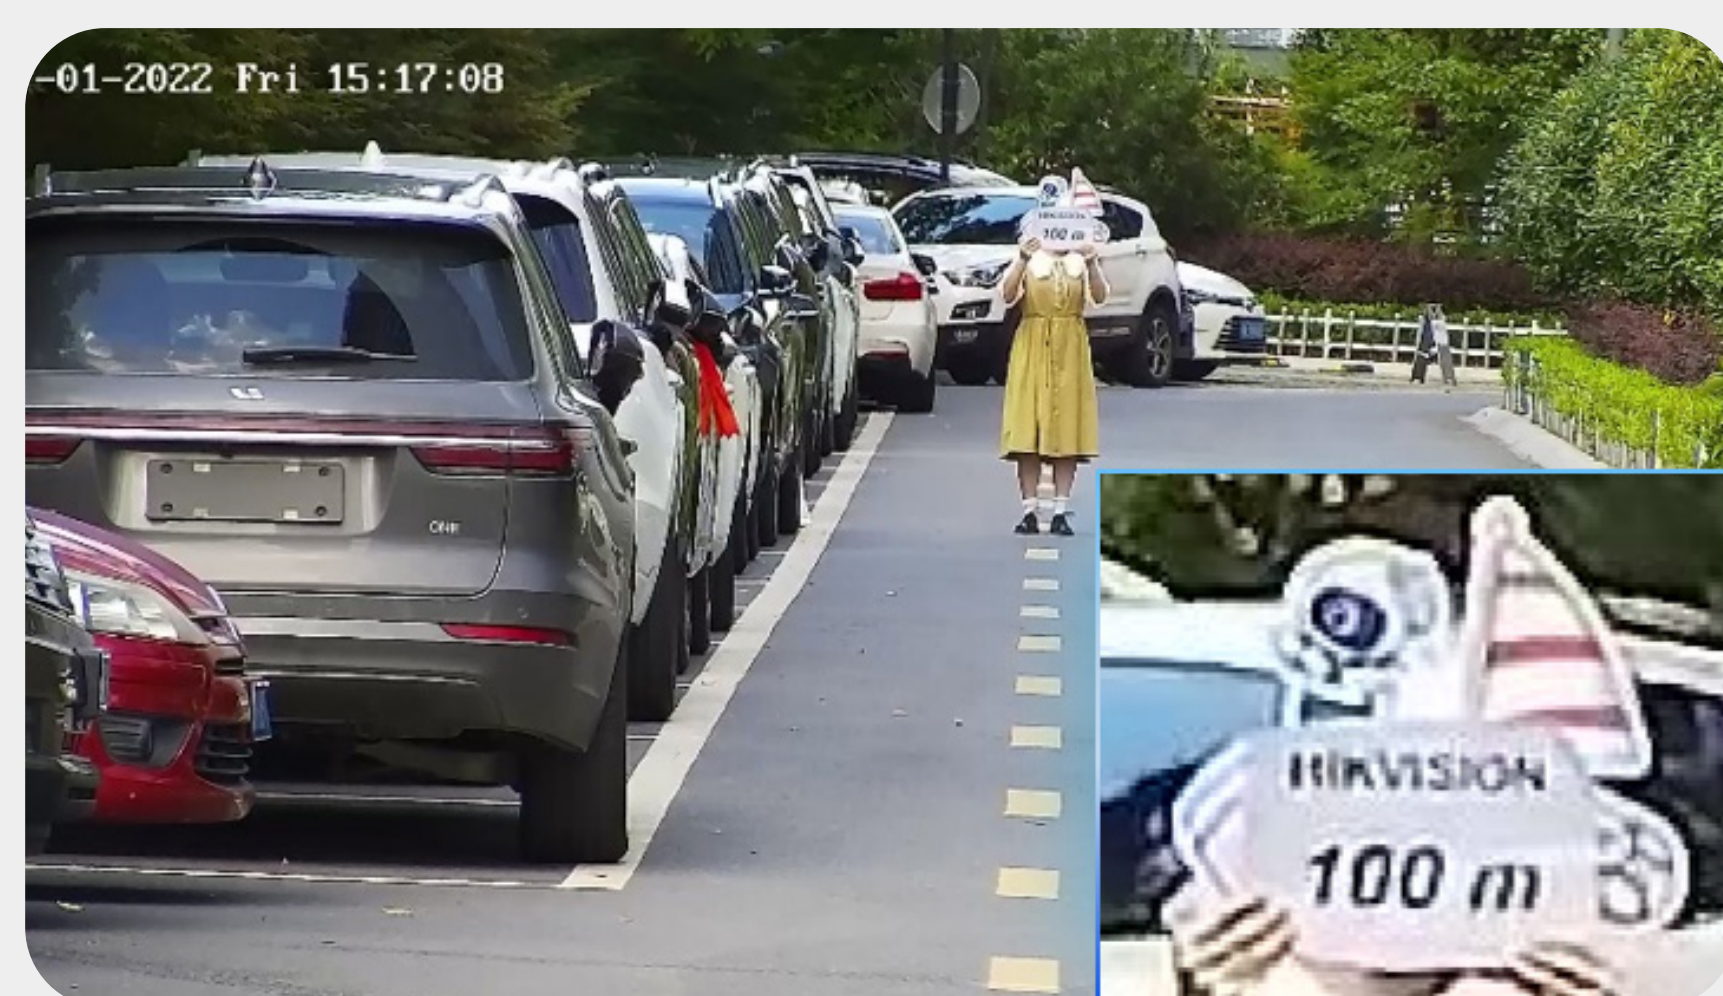

VS

Up to **15x** optical zoom

* 3A26 camera with 4.7-71 mm focal length

► Objects and details can be seen clearly

50 Meters

► Objects and details can be seen clearly

► Good at target detection, but lacks the detail of small remote objects

100 Meters

► Objects and details can be seen clearly

► Not suitable for 150 m monitoring

150 Meters

► Good at target detection, but can lack the detail of small remote objects

Night Performance

The infrared distance of up to 150 m makes an object clearly visible at night