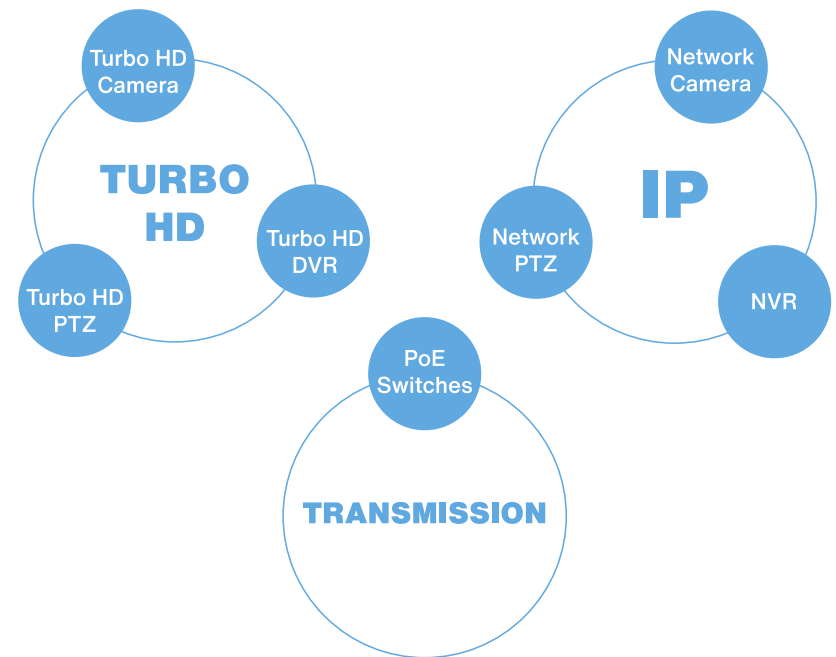

RELIABLE
QUALITY

EASE OF USE

ATTRACTIVE
PRICE

DIVERSE PRODUCT LINES FOR VARIOUS DEMANDS

HiLook offers an extensive portfolio of products and solutions to meet the wide range of user demands.

IP Solution: Network Cameras, Network PTZ Cameras, NVRs

Turbo HD Solution:

Turbo HD Cameras, Turbo HD PTZ Cameras, Turbo HD DVRs

Transmission: Switches

Expect even more product lines under the HiLook brand in the near future.

OUTSTANDING PRODUCT QUALITY

The superior cost-efficiency of HiLook products does not imply any compromise in product quality, which are guaranteed by: