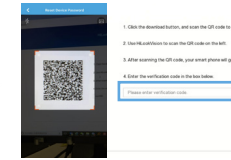

02

Scan the QR code on the GUI and get a verification code