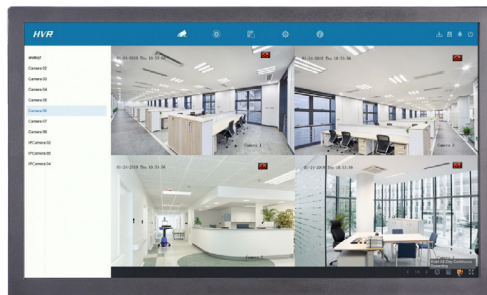

Users can also stream the live feed using the HiLookVision PC Client or monitors connected to a DVR or NVR for more details and better viewing experience.

With select NVR models that allow separate video channel output to more than one monitors, you can monitor multiple channels simultaneously and more conveniently.

01

Choose "Verify with HiLookVision"

02

Scan the QR code on the GUI and get a verification code

03

Key in the verification code and reset password

CLICK & CONNECT

As a compact solution for the SSMB market, HiLook offers the simplest solutions for security management.

- Simple and concise design with only five necessary models on the dashboard header, making it easier for users to view live, search, and set alarm schedules when needed.

E-UI: Efficient User Interface for HiLook NVRs and DVRs