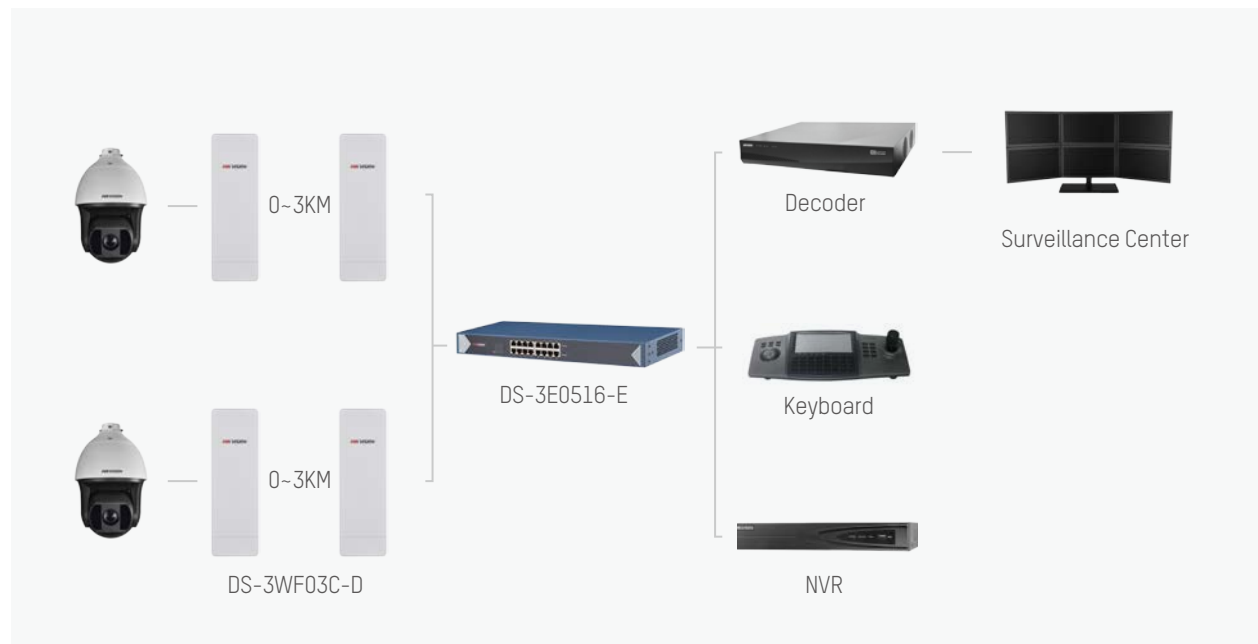

SMART WIRELESS SOLUTION

Security is always the paramount concern at construction sites. Hikvision's Wireless Solution eliminates the need for endless cables that pose potential safety hazards.

Highlights

- Stable transmission over long distances
- Plug-and-play
- High bandwidth transmission