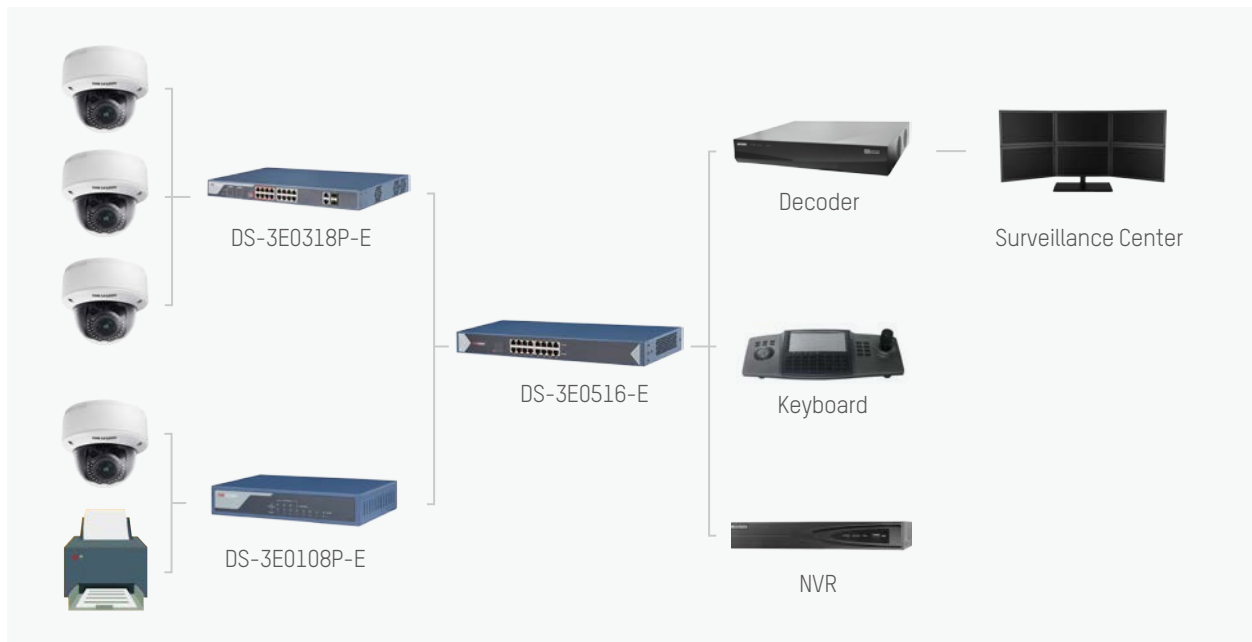

SMART BUILDINGS SOLUTION

Buildings always need several cameras to ensure security. With advanced, long-distance PoE transmission and high power allocation, Hikvision switches provide superior implementation.

Highlights

- High level surge protection
- High PoE power budget
- Flexible networking ability