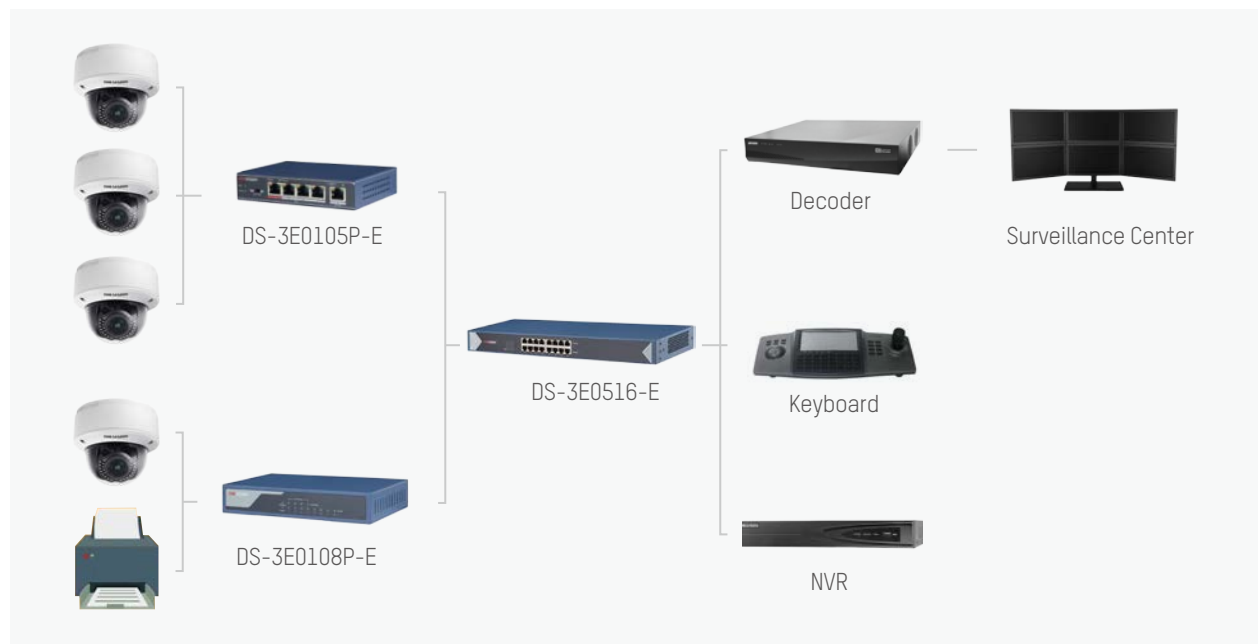

## VIP Port Guarantee

Unique VIP port technology guarantees important video streams are forwarded with priority.

## Surge Protection

Automated facilities, equipment, and resources are the foundation of Hikvision's superior manufacturing quality assurance.

## Highlights

- 250-metre, long-distance PoE
- Red port guarantees important data transmission
- Economic CCTV PoE solution