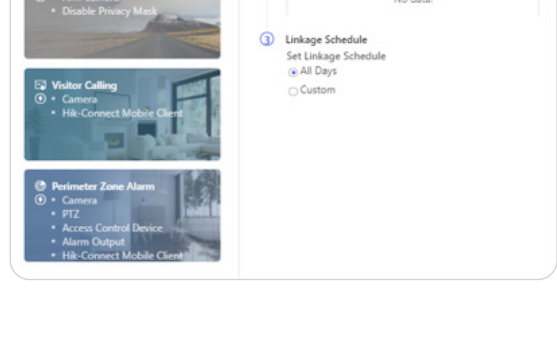

Flexible Linkage Across Devices

- Linkage across different devices
  CCTV, control panel, video intercom, doorbell all supported.
- Flexible and easy configuration
  Set linkage rules as required.
- Self-defined verification video duration