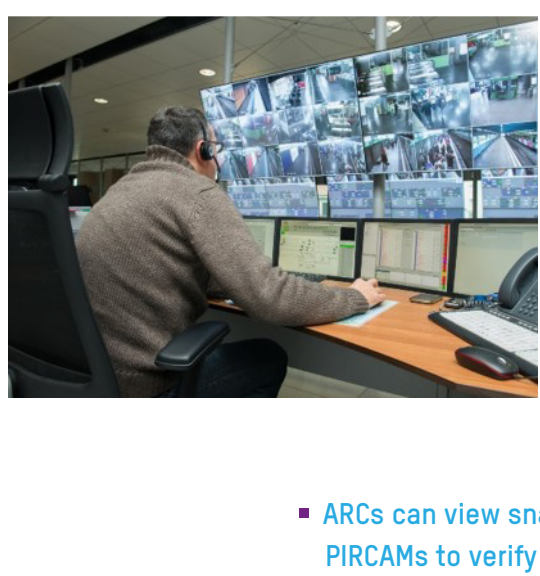

Health Status Displayed

Report Exporting

- Displays clear, centralised health status of system and devices.
- Real time device exception notifications (portal, app, email).
- Quick and easy exception report exporting.

Benefit:

- Save time and solve problems by quickly locating abnormal devices.
- History exception records can be saved, viewed, and exported for further analysis.

Flexible Linkage Across Devices

- Linkage across different devices
CCTV, control panel, video intercom, doorbell all supported.
- Flexible and easy configuration
Set linkage rules as required.
- Self-defined verification video duration