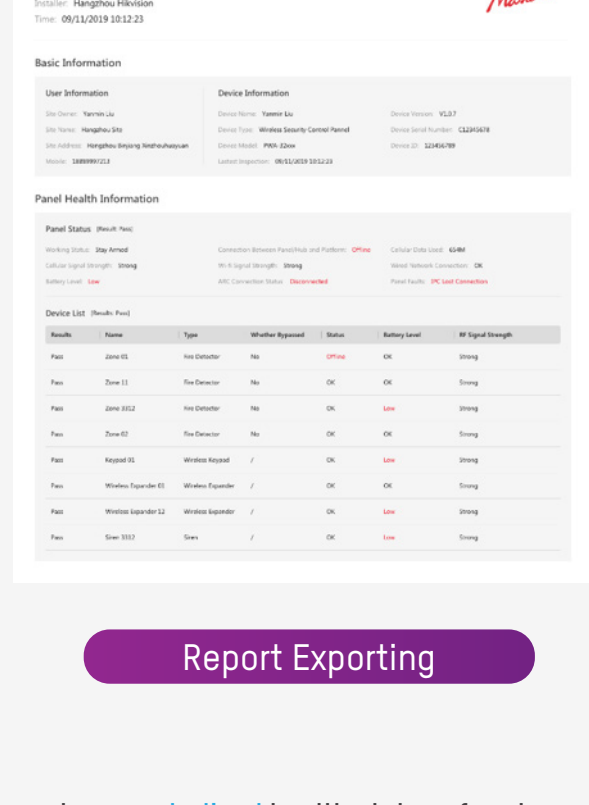

Health Status Displayed

Report Exporting

- Displays clear, centralised health status of system and devices.
- Real time device exception notifications (portal, app, email).
- Quick and easy exception report exporting.