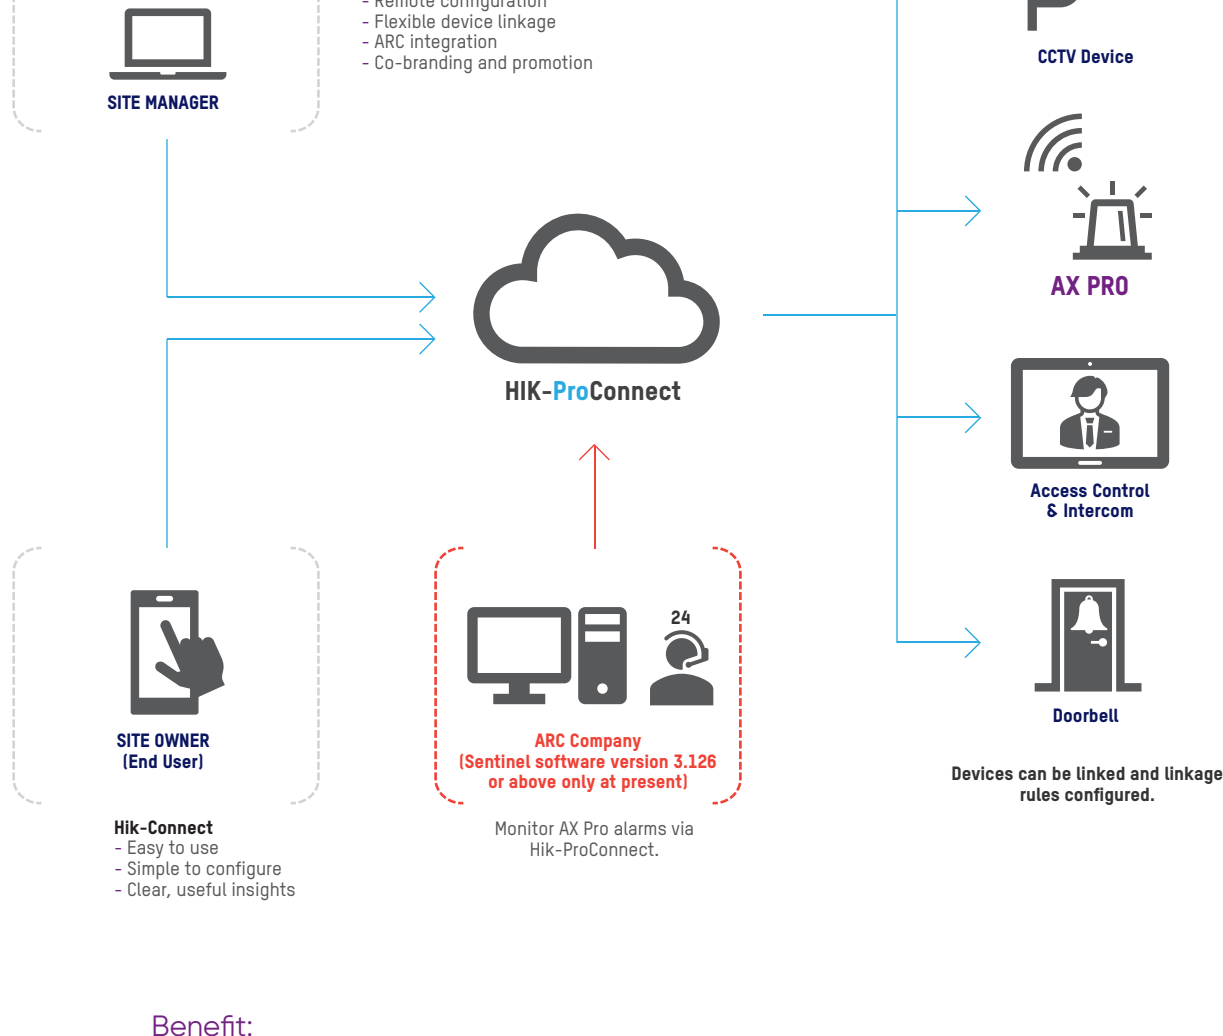

Solution Introduction

Benefit:

- A single platform allows the integration of all Hikvision devices.
- Assign devices to your ARC via Hik-ProConnect using P2P technology.

Proactive, Centralised Device Health Monitoring

Health Status Displayed

Report Exporting

- Displays clear, centralised health status of system and devices.
- Real time device exception notifications (portal, app, email).
- Quick and easy exception report exporting.

Benefit:

- Save time and solve problems by quickly locating abnormal devices.
- History exception records can be saved, viewed, and exported for further analysis.

Flexible Linkage Across Devices

- Linkage across different devices
CCTV, control panel, video intercom, doorbell all supported.
- Flexible and easy configuration
Set linkage rules as required.
- Self-defined verification video duration

Your installation company logo can be displayed across different interfaces of the end user's Hik-ProConnect app.

Benefit:

- Promotes awareness of your brand.
- Adds value and differentiates your company from competitors.