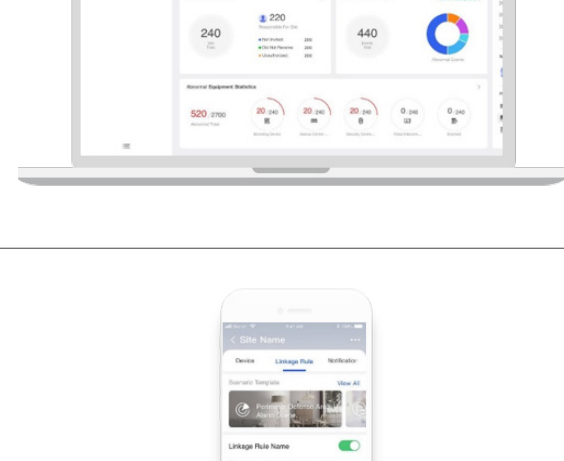

Try Hik-ProConnect