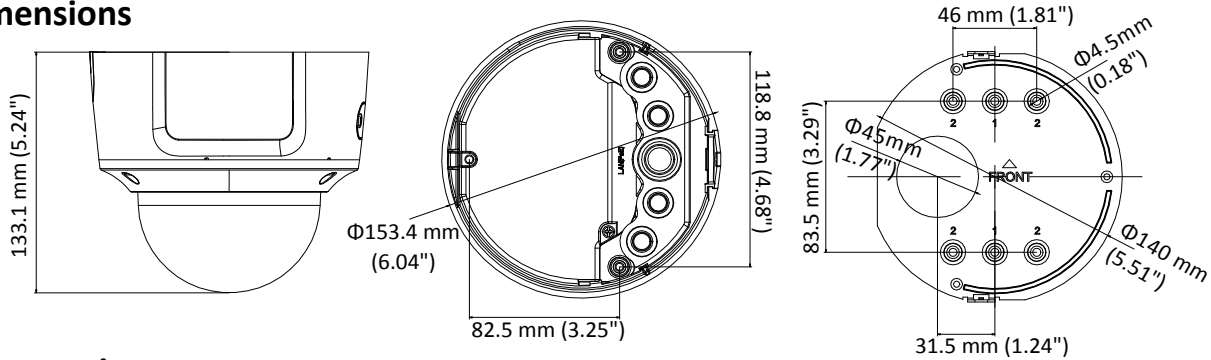

Dimensions

Accessories

Distributed by

DS-1473ZJ-155(Black)
Wall Mount

HIKVISION®

Headquarters

No.555 Qianmo Road, Binjiang District,
Hangzhou 310051, China
T +86-571-8807-5998
overseasbusiness@hikvision.com

Hikvision USA
T +1-909-895-0400
sales.usa@hikvision.com

Hikvision Australia
T +61-2-8599-4233
salesau@hikvision.com

Hikvision India
T +91-22-28469900
sales@pramahikvision.com

Hikvision Canada
T +1-866-200-6690
sales.canada@hikvision.com

Hikvision Thailand
T +662-275-9949
sales.thailand@hikvision.com

Hikvision Europe
T +31-23-5542770
sales.eu@hikvision.com

Hikvision Italy
T +39-0438-6902
info.it@hikvision.com

Hikvision Brazil
T +55 11 3318-0050
Latam.support@hikvision.com

Hikvision Turkey
T +90 (216)521 7070- 7074
sales.tr@hikvision.com

Hikvision Malaysia
T +601-7652-2413
sales.my@hikvision.com

Hikvision UK & Ireland
T +01628-902140
sales.uk@hikvision.com

Hikvision South Africa
Tel: +27 (10) 0351172
sale.africa@hikvision.com

Hikvision France
T +33(0)1-85-330-450
info.fr@hikvision.com

Hikvision Kazakhstan
T +7-727-9730667
nikia.panfilov@hikvision.ru

Hikvision Vietnam
T +84-974270888
sales.vt@hikvision.com

Hikvision UAE
T +971-4-4432090
salesme@hikvision.com

Hikvision Singapore
T +65-6684-4718
sg@hikvision.com

Hikvision Spain
T +34-91-737-16-55
info.es@hikvision.com

Hikvision Tashkent
T +99-87-1238-9438
uzb@hikvision.ru

Hikvision Hong Kong
T +852-2151-1761
info.hk@hikvision.com

Hikvision Russia
T +7-495-669-67-99
saleru@hikvision.com

Hikvision Korea
T +82-(0)31-731-8817
sales.korea@hikvision.com

Hikvision Poland
T +48-22-460-01-50
info.pl@hikvision.com

Hikvision Indonesia
T +62-21-2933759
Sales.Indonesia@hikvision.com

Hikvision Colombia
sales.colombia@hikvision.com