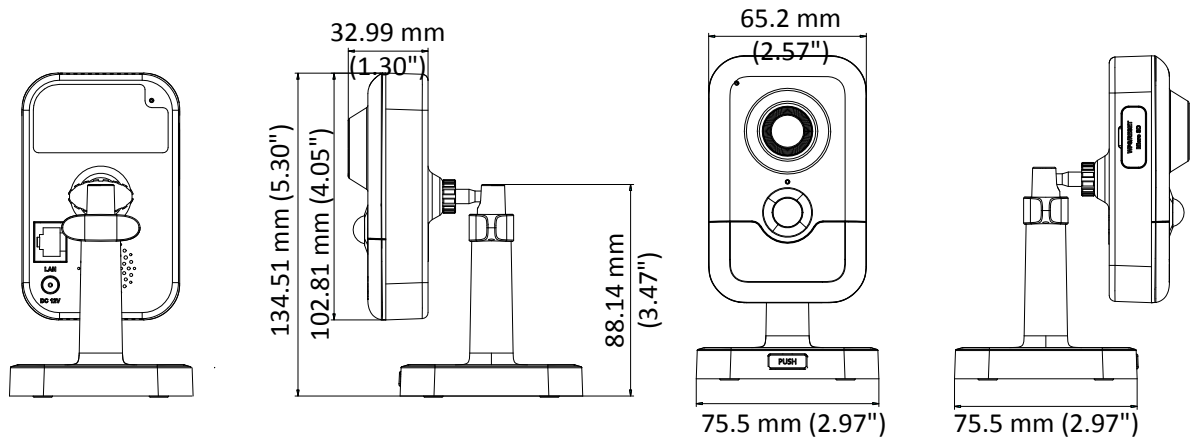

Dimension

Distributed by

HIKVISION®

Headquarters

No.555 Qianmo Road, Binjiang District,
Hangzhou 310051, China
T +86-571-8807-5998
overseasbusiness@hikvision.com

Hikvision USA
T +1-909-895-0400
sales.usa@hikvision.com

Hikvision Australia
T +61-2-8599-4233
salesau@hikvision.com

Hikvision India
T +91-22-28469900
sales@pramahikvision.com

Hikvision Canada
T +1-866-200-6690
sales.canada@hikvision.com

Hikvision Thailand
T +662-275-9949
sales.thailand@hikvision.com

Hikvision Europe
T +31-23-5542770
sales.eu@hikvision.com

Hikvision Italy
T +39-0438-6902
info.it@hikvision.com

Hikvision Brazil
T +55 11 3318-0050
Latam.support@hikvision.com

Hikvision Turkey
T +90 (216)521 7070- 7074
sales.tr@hikvision.com

Hikvision Malaysia
T +601-7652-2413
sales.my@hikvision.com

Hikvision UK & Ireland
T +01628-902140
sales.uk@hikvision.com

Hikvision South Africa
Tel: +27 (10) 0351172
sale.africa@hikvision.com

Hikvision France
T +33(0)1-85-330-450
info.fr@hikvision.com

Hikvision Kazakhstan
T +7-727-9730667
nikia.panfilov@hikvision.ru

Hikvision Vietnam
T +84-974270888
sales.vt@hikvision.com

Hikvision UAE
T +971-4-4432090
salesme@hikvision.com

Hikvision Singapore
T +65-6684-4718
sg@hikvision.com

Hikvision Spain
T +34-91-737-16-55
info.es@hikvision.com

Hikvision Tashkent
T +99-87-1238-9438
uzb@hikvision.ru

Hikvision Hong Kong
T +852-2151-1761
info.hk@hikvision.com

Hikvision Russia
T +7-495-669-67-99
sateru@hikvision.com

Hikvision Korea
T +82-[0]31-731-8817
sales.korea@hikvision.com

Hikvision Poland
T +48-22-460-01-50
info.pl@hikvision.com

Hikvision Indonesia
T +62-21-2933759
Sales.Indonesia@hikvision.com