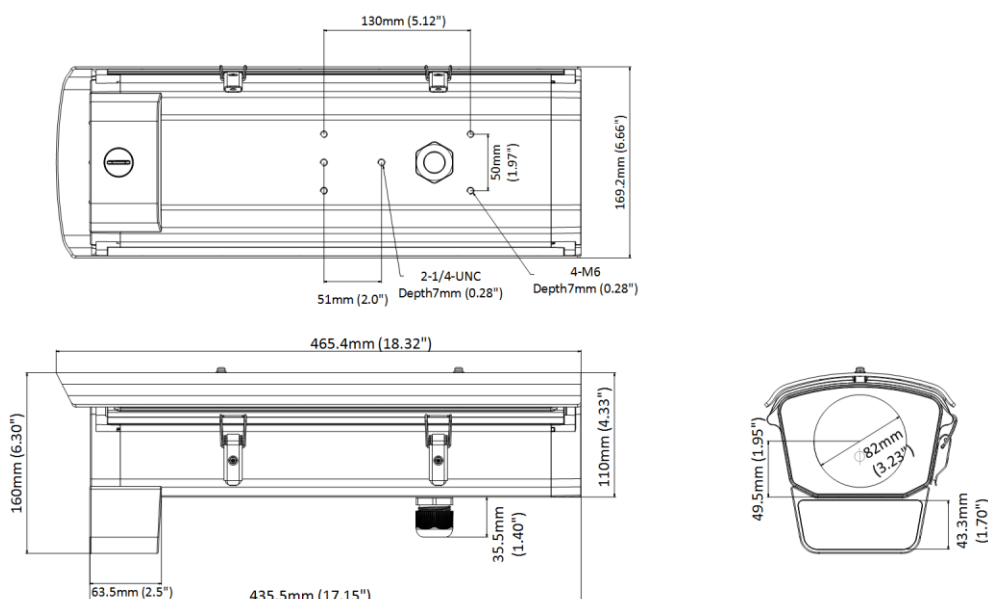

Safety	UL 60950-1, IEC 60950-1:2005 + Am 1:2009 + Am 2:2013, EN 60950-1:2005 + Am 1:2009 + Am 2:2013, IS 13252(Part 1):2010+A1:2013+A2:2015
Chemistry	2011/65/EU, 2012/19/EU, Regulation (EC) No 1907/2006
Protection	Ingress protection: IK10 (IEC 62262:2002), IP66 (IEC 60529-2013)

* Listed resolutions are only selectable options. It does not mean that all streams can work at their maximum resolution at the same time.

Available Model

DS-2CD5026G0/E-I (11 to 40 mm)

▪ Typical Application

Hikvision products are classified into three levels according to their anti-corrosion performance. Refer to the following description to choose for your using environment.

This model has NO SPECIFIC PROTECTION.

Level	Description
Top-level protection	Hikvision products at this level are equipped for use in areas where professional anti-corrosion protection is a must. Typical application scenarios include coastlines, docks, chemical plants, and more.
Moderate protection	Hikvision products at this level are equipped for use in areas with moderate anti-corrosion demands. Typical application scenarios include coastal areas about 2 kilometers (1.24 miles) away from coastlines, as well as areas affected by acid rain.
No specific protection	Hikvision products at this level are equipped for use in areas where no specific anti-corrosion protection is needed.

Dimension