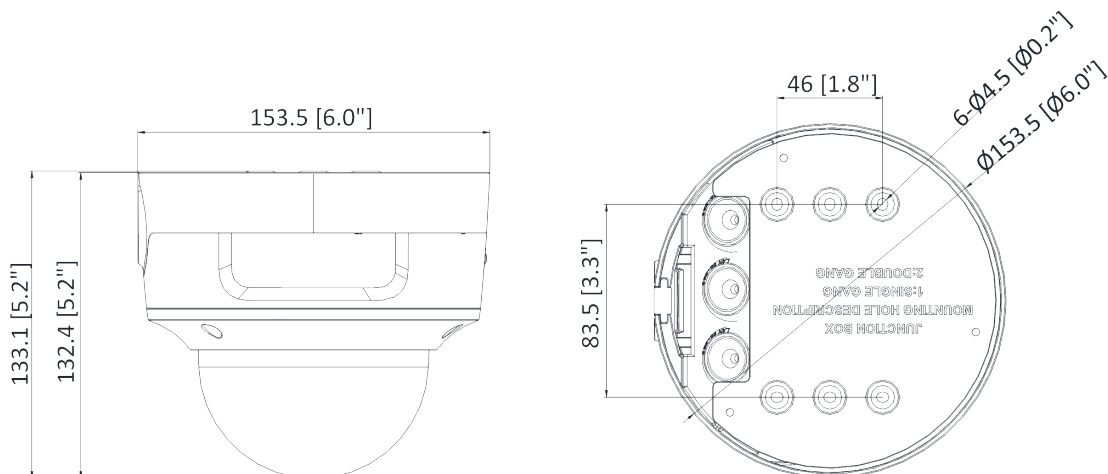

▪ Available Model

DS-2CD3726G2-IZS (D) (2.7 to 13.5 mm)

▪ Typical Application

Hikvision products are classified into three levels according to their anti-corrosion performance. Refer to the following description to choose for your using environment.

▪ Dimension

Unit: mm (inch)

▪ **Accessory**

▪ **Optional**

DS-1473ZJ-155 Wall Mount	DS-1473ZJ-155B Wall Mount	DS-1227ZJ-DM37 In-ceiling Mount	DS-1475ZJ-SUS Vertical Pole Mount	DS-1476ZJ-SUS Corner Mount
				
DS-1471ZJ-155 Pendant Mount				
				