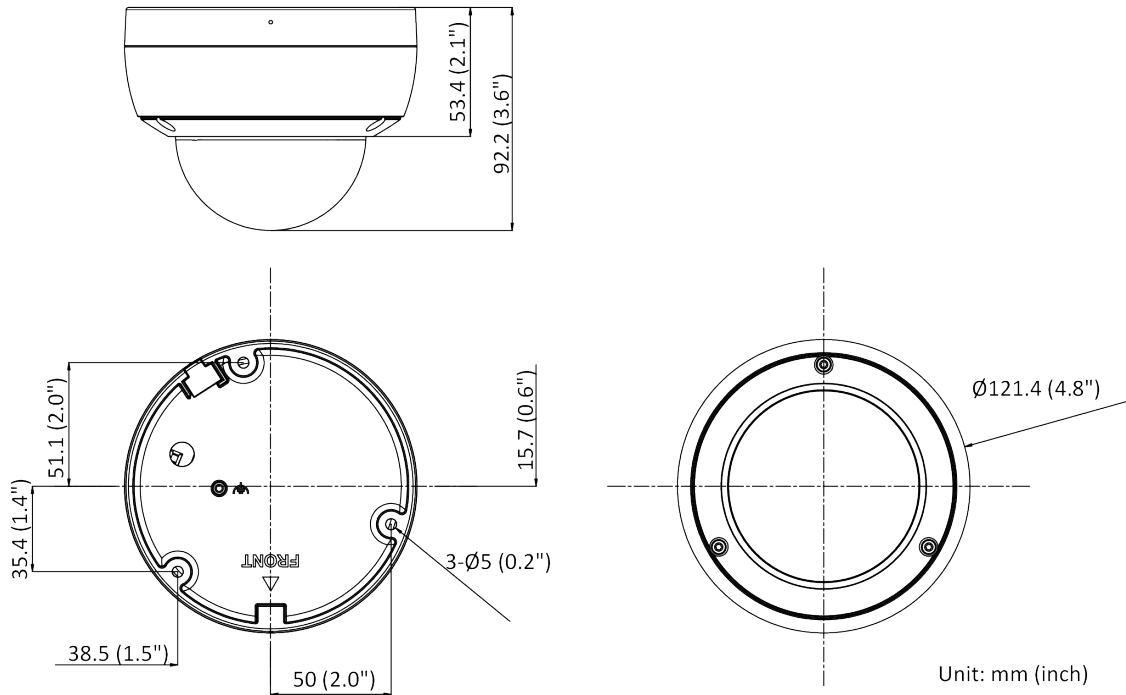

▪ **Dimension**

▪ **Accessory**

▪ **Optional**

DS-1253ZJ-M Water-proof	DS-1276ZJ-SUS Corner Mount	DS-1280ZJ-DM46 Junction Box	DS-1272ZJ-120B Wall Mount	DS-1272ZJ-120 Wall Mount
DS-1275ZJ-SUS Vertical Pole Mount	DS-1271ZJ-120 Pendant Mount