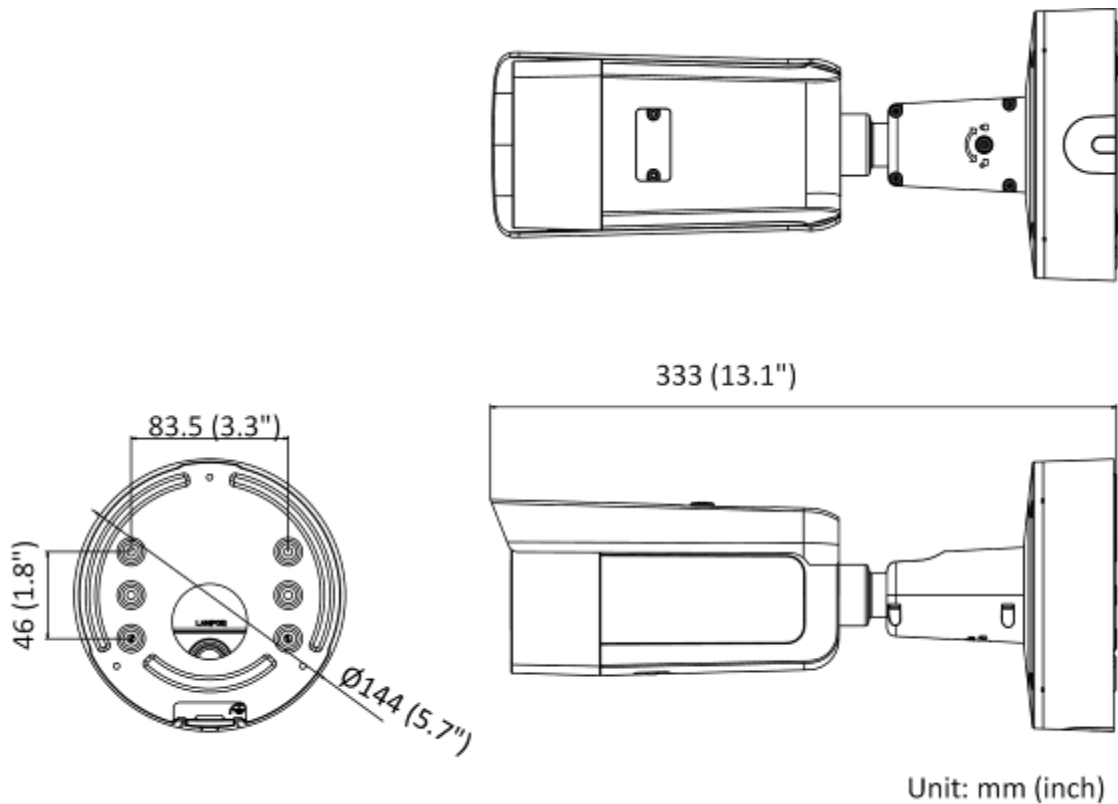

With Package Weight	Approx. 2576 g (5.7 lb.)
Approval	
EMC	FCC SDoC (47 CFR Part 15, Subpart B); CE-EMC (EN 55032: 2015, EN 61000-3-2: 2014, EN 61000-3-3: 2013, EN 50130-4: 2011 +A1: 2014); RCM (AS/NZS CISPR 32: 2015); IC VoC (ICES-003: Issue 6, 2016); KC (KN 32: 2015, KN 35: 2015)
Safety	UL (UL 60950-1); CB (IEC 60950-1: 2005 + Am 1: 2009 + Am 2: 2013, IEC 62368-1: 2014); CE-LVD (EN 60950-1: 2005 + Am 1: 2009 + Am 2: 2013, IEC 62368-1: 2014); BIS (IS 13252(Part 1): 2010+A1: 2013+A2: 2015); LOA (IEC/EN 60950-1)
Environment	CE-RoHS (2011/65/EU); WEEE (2012/19/EU); Reach (Regulation (EC) No 1907/2006)
Protection	IP67 (IEC 60529-2013), IK10 (IEC 62262:2002)

▪ **Available Model**

DS-2CD3656G2T-IZS (D) (2.7 to 13.5 mm, 7 to 35 mm)

▪ **Dimension**