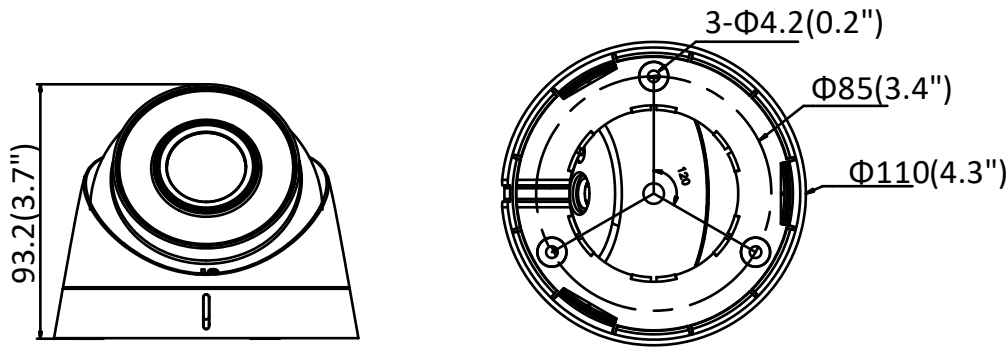

Dimensions

Unit:mm(inch)

Accessories

Distributed by