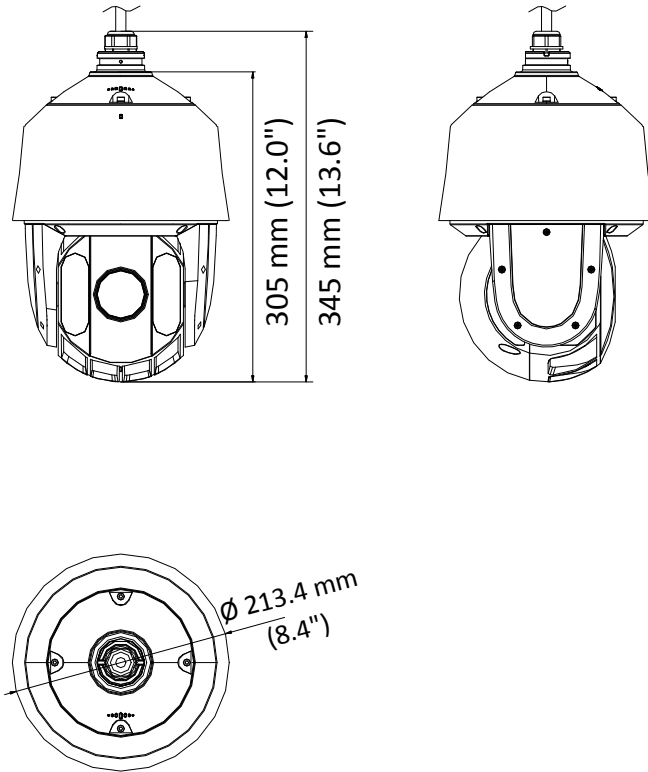

Order Model

PTZ-T5225I-A(D)

Dimension