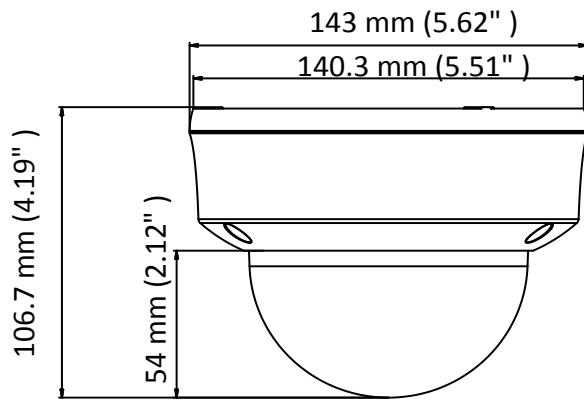

THC-D310-VF 1 MP EXIR VF Dome Camera

Key Features

- 1 MP high-performance CMOS
- 1280 × 720 resolution
- 2.8 mm to 12 mm varifocal lens
- Day/Night switch
- EXIR 2.0, smart IR, up to 40 m IR distance
- 4 in 1 video output (switchable TVI/AHD/CVI/CVBS)
- IP66, IK10

Specification

Camera	
Image Sensor	1 MP CMOS image sensor
Signal System	PAL/NTSC
Resolution	1280 (H) × 720 (V)
Min. Illumination	0.01 Lux@(F1.2, AGC ON), 0 Lux with IR
Shutter Time	1/25 (1/30) s to 1/50,000 s
Lens	2.8 mm to 12 mm
Horizontal Field of View	70° to 22.3°
Lens Mount	Ø14
Day & Night	IR cut filter
Angle Adjustment	Pan: 0° to 355°, Tilt: 0° to 75°, Rotation: 0° to 355°
Synchronization	Internal synchronization
Video Frame Rate	PAL:720p@25fps NTSC: 720p@30fps
Menu	
AGC	High/Middle/Low/Off
D/N Mode	Smart/Color/BW (Black and White)
BLC	Support
DWDR	Support
Language	English
Functions	Sharpness, Contrast, Color Gain, DNR
Interface	
Video Output	1 HD analog output
Switch Button	TVI/AHD/CVI/CVBS
General	
Operating Conditions	-40 °C to 60 °C (-40 °F to 140 °F), Humidity: 90% or less (non-condensation)
Power Supply	12 VDC ± 15%
Power Consumption	Max. 4.2 W
Protection Level	IP66, IK10
Material	Metal
IR Range	Up to 40 m
Dimensions	Ø 106.7 mm × 143 mm (4.19" × 5.62")
Weight	630 g (1.39 lb.)

Order Model

THC-D310-VF

Dimension

Accessories

HIA-B402-DM45
Wall Mount

HIA-B301
Vertical Pole Mount

HIA-B201
Corner Mount

HIA-B101-DM45
Pendant Mount