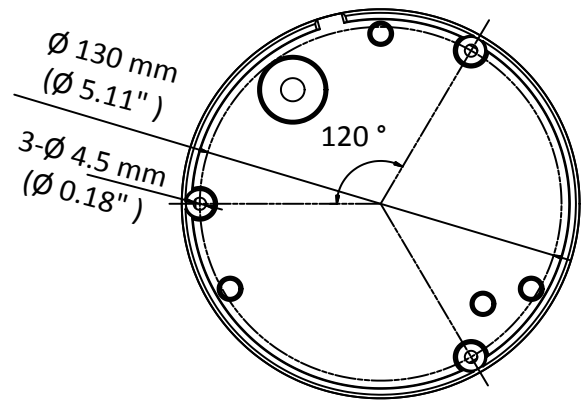

THC-D310-VF 1 MP EXIR VF Dome Camera

Key Features

- 1 MP high-performance CMOS
- 1280 × 720 resolution
- 2.8 mm to 12 mm varifocal lens
- Day/Night switch
- EXIR 2.0, smart IR, up to 40 m IR distance
- 4 in 1 video output (switchable TVI/AHD/CVI/CVBS)
- IP66, IK10

Specification

Camera	
Image Sensor	1 MP CMOS image sensor
Signal System	PAL/NTSC
Resolution	1280 (H) × 720 (V)
Min. Illumination	0.01 Lux@(F1.2, AGC ON), 0 Lux with IR
Shutter Time	1/25 (1/30) s to 1/50,000 s
Lens	2.8 mm to 12 mm
Horizontal Field of View	70° to 22.3°
Lens Mount	Ø14
Day & Night	IR cut filter
Angle Adjustment	Pan: 0° to 355°, Tilt: 0° to 75°, Rotation: 0° to 355°
Synchronization	Internal synchronization
Video Frame Rate	PAL:720p@25fps NTSC: 720p@30fps
Menu	
AGC	High/Middle/Low/Off
D/N Mode	Smart/Color/BW (Black and White)
BLC	Support
DWDR	Support
Language	English
Functions	Sharpness, Contrast, Color Gain, DNR
Interface	
Video Output	1 HD analog output
Switch Button	TVI/AHD/CVI/CVBS
General	
Operating Conditions	-40 °C to 60 °C (-40 °F to 140 °F), Humidity: 90% or less (non-condensation)
Power Supply	12 VDC ± 15%
Power Consumption	Max. 4.2 W
Protection Level	IP66, IK10
Material	Metal
IR Range	Up to 40 m
Dimensions	Ø 106.7 mm × 143 mm (4.19" × 5.62")
Weight	630 g (1.39 lb.)

Order Model

THC-D310-VF

Dimension

Accessories

HIA-B402-DM45
Wall Mount

HIA-B301
Vertical Pole Mount

HIA-B201
Corner Mount

HIA-B101-DM45
Pendant Mount