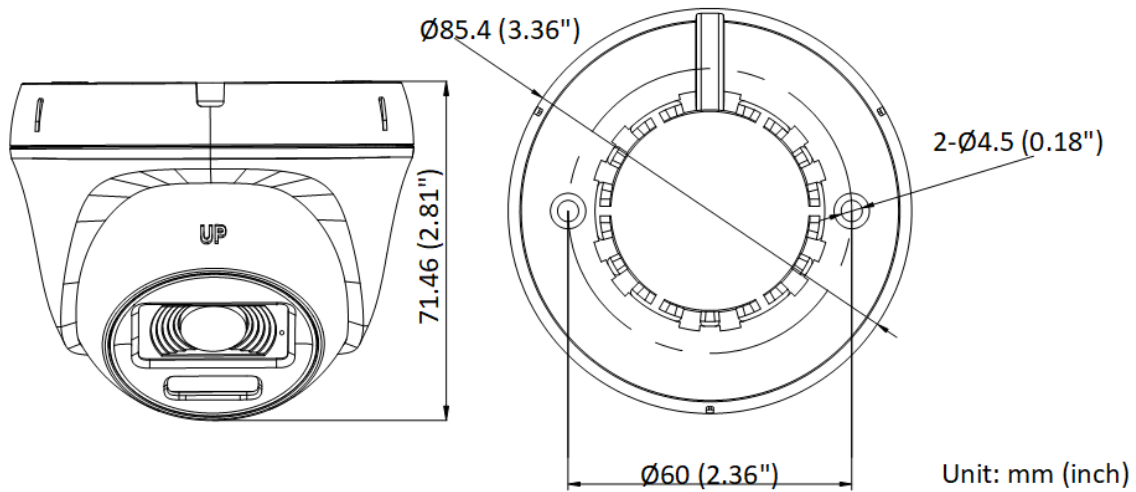

▪ Specification

Camera	
Image Sensor	3K CMOS
Max. Resolution	2960 (H) × 1665 (V)
Min. Illumination	0.01 Lux @ (F2.0, AGC ON), 0 Lux with IR
Shutter Time	PAL: 1/25 s to 1/50,000 s; NTSC: 1/30 s to 1/50,000 s
Day & Night	ICR
Angle Adjustment	Pan: 0 to 360°, Tilt: 0 to 75°, Rotate: 0 to 360°
Signal System	PAL/NTSC
Lens	
Lens Type	2.8 mm and 3.6 mm fixed focal lens
Focal Length & FOV	2.8 mm, horizontal FOV: 104.9°, vertical FOV: 67.3°, diagonal FOV: 129.8° 3.6 mm, horizontal FOV: 81.3°, vertical FOV: 50.7°, diagonal FOV: 102.4°
Lens Mount	M12
Illuminator	
Supplement Light Type	White Light,IR
Supplement Light Range	IR : up to 20 m White Light : up to 20 m
Image	
Image Settings	Brightness, Sharpness, Smart IR
Frame Rate	TVI: 3K @20 fps, 4 MP @25 fps/30 fps, 1080p @25 fps/30 fps AHD: 5 MP @20 fps, 4 MP @25 fps/30 fps CVI: 4 MP @25 fps/30 fps CVBS: PAL/NTSC
Day/Night Mode	Auto/Color/BW (Black and White)
Wide Dynamic Range (WDR)	Digital WDR
Image Enhancement	DWDR/BLC/HLC/Global
White Balance	Auto/Manual
AGC	Yes
Interface	
Video Output	Switchable TVI/AHD/CVI/CVBS
Built-in Microphone	Yes
General	
Material	Plastic
Dimension	Ø85.4 mm × 71.46 mm (Ø3.36" × 2.81")
Weight	Approx. 135 g (0.30 lb.)
Operating Condition	-40 °C to 60 °C (-40 °F to 140 °F). Humidity: 90% or less (non-condensation)
Communication	HIKVISION-C
Language	English
Power Supply	12 VDC ± 25% *You are recommended to use one power adapter to supply the power for one camera.
Consumption	Max. 2.9 W

▪ **Available Model**

THC-T157-LPS(2.8mm)

THC-T157-LPS(3.6mm)

▪ **Dimension**

▪ **Accessory**

▪ **Optional**

DS-1272ZJ-110-TRS Wall mount	DS-1275ZJ-SUS Vertical pole mount	DS-1276ZJ-SUS Corner mount	DS-1280ZJ-XS Junction box	DS-1272ZJ-110-TRS (GREY)#UK Junction box