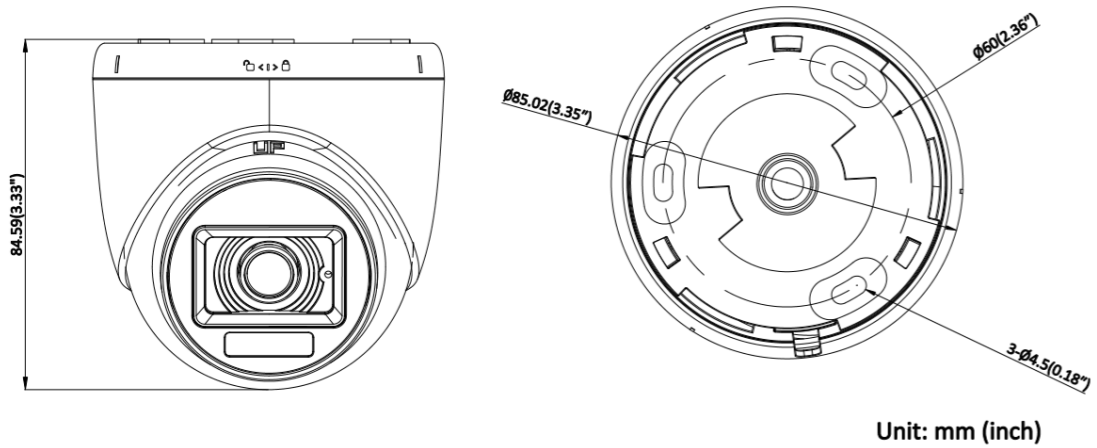

## ▪ Specification

Camera	
Image Sensor	2 MP CMOS
Max. Resolution	1920 (H) × 1080 (V)
Min. Illumination	0.001 Lux @(F1.0, AGC ON), 0 Lux with white light
Shutter Time	PAL: 1/25 s to 1/50,000 s; NTSC: 1/30 s to 1/50,000 s
Day & Night	ICR
Angle Adjustment	Pan: 0 to 360°, Tilt: 0 to 75°, Rotation: 0 to 360°
Signal System	PAL/NTSC
Lens	
Lens Type	2.8 mm and 3.6 mm fixed focal lens
Focal Length & FOV	2.8 mm, horizontal FOV: 97°, vertical FOV: 52°, diagonal FOV: 116° 3.6 mm, horizontal FOV: 81°, vertical FOV: 44°, diagonal FOV: 95°
Lens Mount	M12
Illuminator	
Supplement Light Type	White Light,IR
Supplement Light Range	IR : Up to 20 m White Light : Up to 20 m
Image	
Image Settings	Brightness, Sharpness, Smart IR
Frame Rate	TVI: 1080P @30 fps, 1080P @25 fps AHD: 1080P @30 fps, 1080P @25 fps CVI: 1080P @30 fps, 1080P @25 fps CVBS: PAL/NTSC
Day/Night Mode	Auto
Wide Dynamic Range (WDR)	Digital WDR
Image Enhancement	DWDR/BLC/HLC/Global
White Balance	Auto/Manual
AGC	Yes
Interface	
Video Output	Switchable TVI/AHD/CVI/CVBS
Built-in Microphone	Yes
General	
Power	12 VDC ± 25%, max.3.3 W,*You are recommended to use one power adapter to supply the power for one camera.
Material	Plastic
Dimension	84.6 mm × Ø85.02 mm (3.33" × Ø3.35")
Weight	Approx. 156 g (0.34 lb.)
Operating Condition	-40 °C to 60 °C(-40 °F to 140 °F). Humidity: 90% or less(non-condensation)
Communication	HIKVISION-C
Language	English

## ▪ Available Model

THC-T129-LPS(2.8mm)

THC-T129-LPS(3.6mm)

## ▪ Dimension