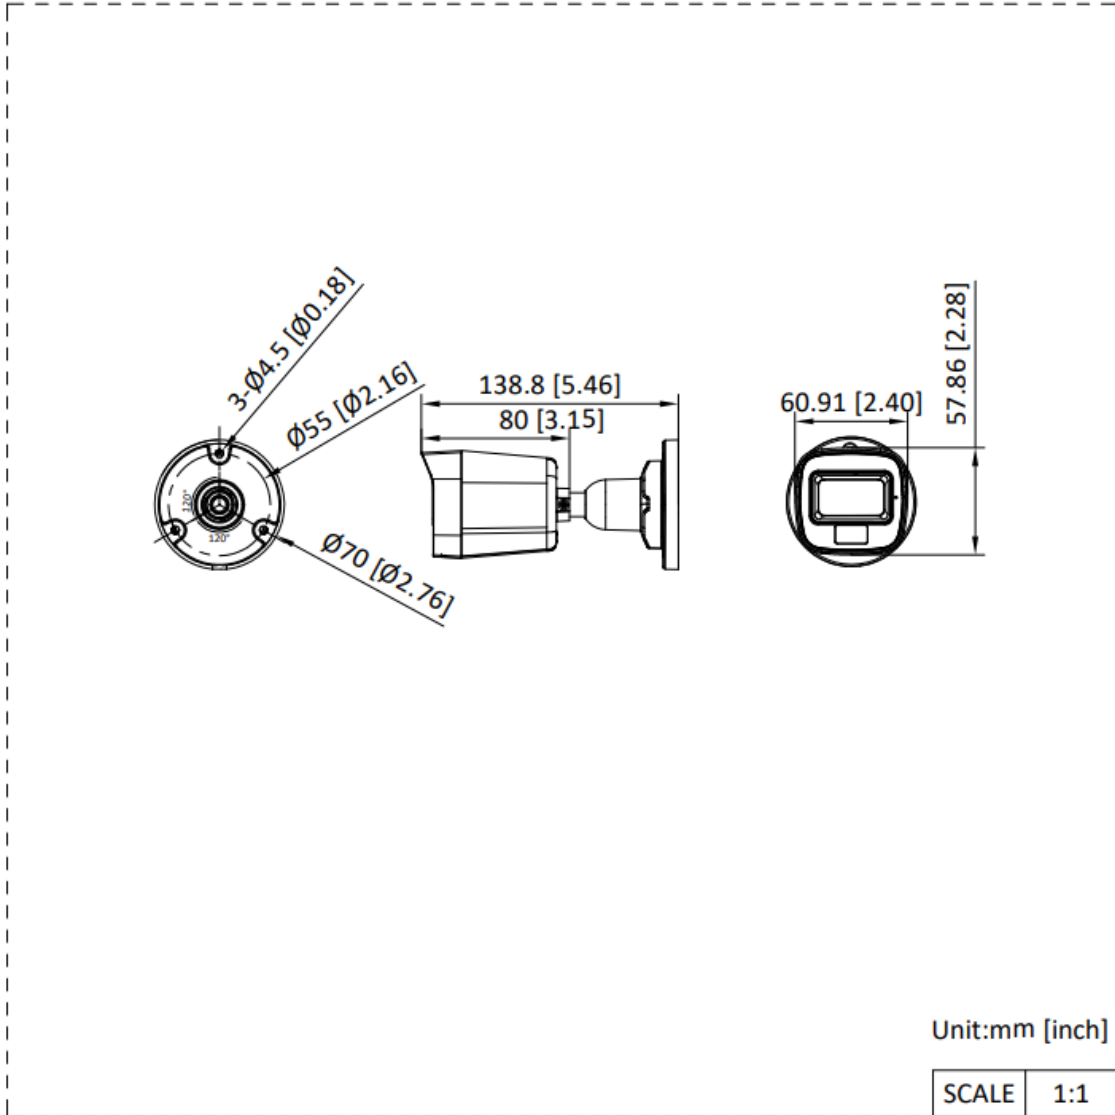

▪ **Available Model**

THC-B129-LPS(2.8mm)

THC-B129-LPS(3.6mm)

▪ **Dimension**

▪ **Accessory**

▪ **Optional**