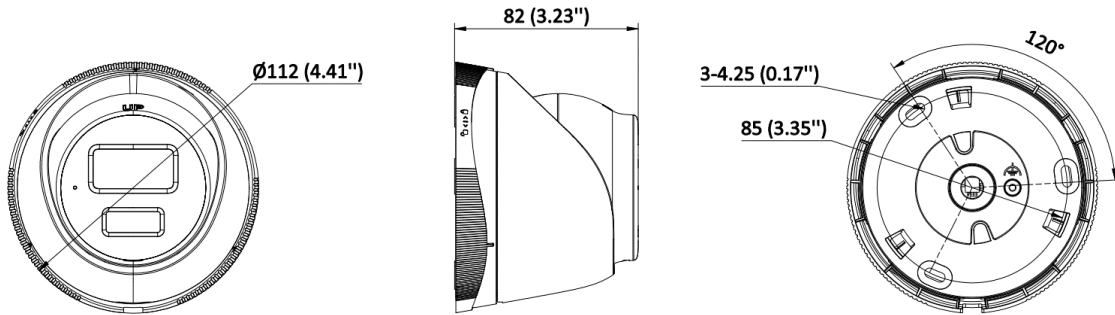

▪ **Available Model**

IPC-T269HA (2.8/4 mm)

▪ **Dimension**

Unit:mm (inch)

▪ **Accessory**

▪ **Optional**

DS-1272ZJ-110B Wall Mount	DS-1275ZJ-SUS Vertical Pole Mount	DS-1281ZJ-S Inclined Ceiling Mount	DS-1276ZJ-SUS Corner Mount	DS-1271ZJ-110 Pendant Mount
DS-1272ZJ-110 Wall Mount	DS-1280ZJ-S Junction Box	DS-2200ZJ-WAJ-110 Wall Mount	DS-2200ZJ-WAJ-110 Wall Mount	DS-2280ZJ-WA110
DS-2210ZJ-WA-110 Pendant Mount