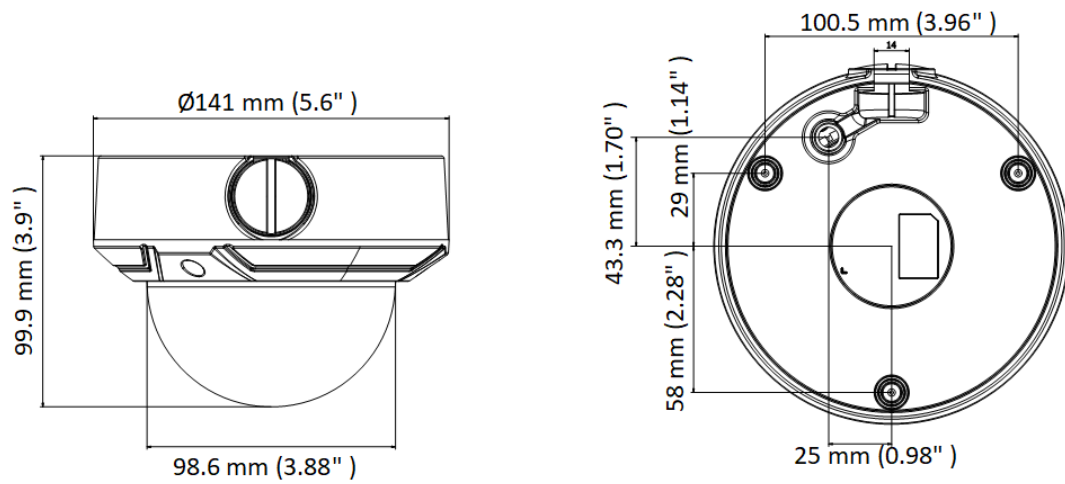

▪ Available Model

IPC-D650H-Z (2.8 to 12 mm)

▪ Dimension

Unit: mm (inch)

▪ Accessory

▪ Optional

<p>HIA-P102 Rain Shade</p> 	<p>HIA-J104-DM21 Junction Box</p> 	<p>HIA-B201 Corner Mount</p> 	<p>HIA-B404 Wall Mount</p> 	<p>HIA-B501 In-Ceiling Mount</p> 
<p>HIA-B402-135B Wall Mount</p> 	<p>HIA-J203-DM23 Inclined Ceiling Junction Box</p> 	<p>HIA-B402-135 Wall Mount</p> 	<p>HIA-B301 Vertical Pole Mount</p> 	<p>D20-AP Adapter Plate</p> 
<p>HIA-P103 Rain Shade</p> 	<p>HIA-B101-135 Pendant Mount</p> 			