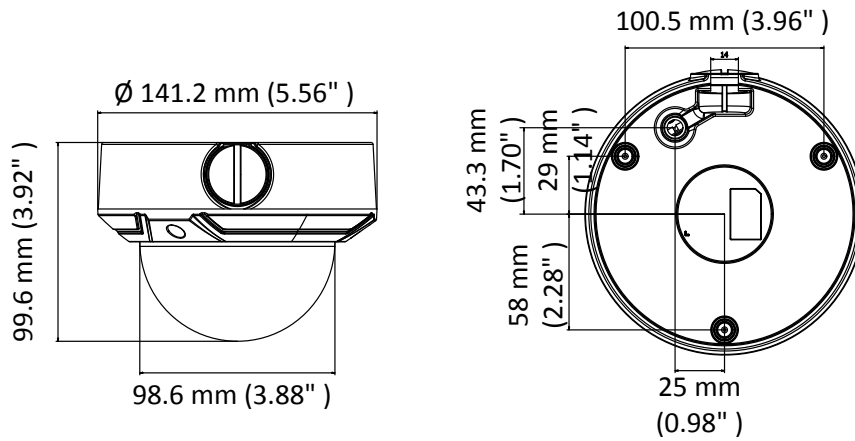

Protocols	TCP/IP, ICMP, HTTP, HTTPS, FTP, DHCP, DNS, DDNS, RTP, RTSP, RTCP, PPPoE, NTP, UPnP, SMTP, SNMP, IGMP, 802.1X, QoS, IPv6, UDP, Bonjour
General Function	One-key reset, anti-flicker, heartbeat, mirror, password protection, privacy mask, watermark, IP address filter
Firmware Version	5.5.3
API	ONVIF (PROFILE S, PROFILE G), ISAPI
Simultaneous Live View	Up to 6 channels
User/Host	Up to 32 users 3 levels: Administrator, Operator and User
Client	HiLookVision PC Client, HiLookVision App
Web Browser	IE8+, Chrome 41.0-44, Firefox 30.0-51, Safari 8.0-11
Interface	
Communication Interface	1 RJ45 10M/100M self-adaptive Ethernet port
Video Output (Without -Z)	1Vp-p composite output (75 Ω/BNC)
Reset Button	Yes
General	
Operating Conditions	-30 °C to 50 °C (-22 °F to 122 °F), humidity: 95% or less (non-condensing)
Power Supply	12 VDC ± 25%, 5.5 mm coaxial power plug PoE (802.3af, class 3)
Power Consumption and Current	-Z: 12 VDC, 0.8 A, Max: 10 W; PoE: (802.3af, 36 V to 57 V), 0.35 A to 0.2 A, Max: 12 W -V: 12 VDC, 0.5 A, Max: 6 W; PoE: (802.3af, 36 V to 57 V), 0.22 A to 0.14 A, Max: 8 W
Protection Level	IP67, IK10 TVS 2000V lightning protection, surge protection and voltage transient protection
Material	Metal & Plastic
Dimensions	Camera: Ø 141 mm × 99.6 mm (Ø 5.6" × 3.9") With package: 140 mm × 140 mm × 154 mm (5.5" × 5.5" × 6.1")
Weight	Camera: approx. 820 g (1.8 lb.) With package: approx. 1200 g (2.6 lb.)

Available Models

IPC-D640H-V (2.8 mm to 12 mm), IPC-D640H-Z (2.8 mm to 12 mm)

Dimension

Accessory

HIA-B402-135
Wall Mount

HIA-B402-135B
Wall Mount

HIA-J104-DM21
Junction Box

HIA-B201
Corner Mount