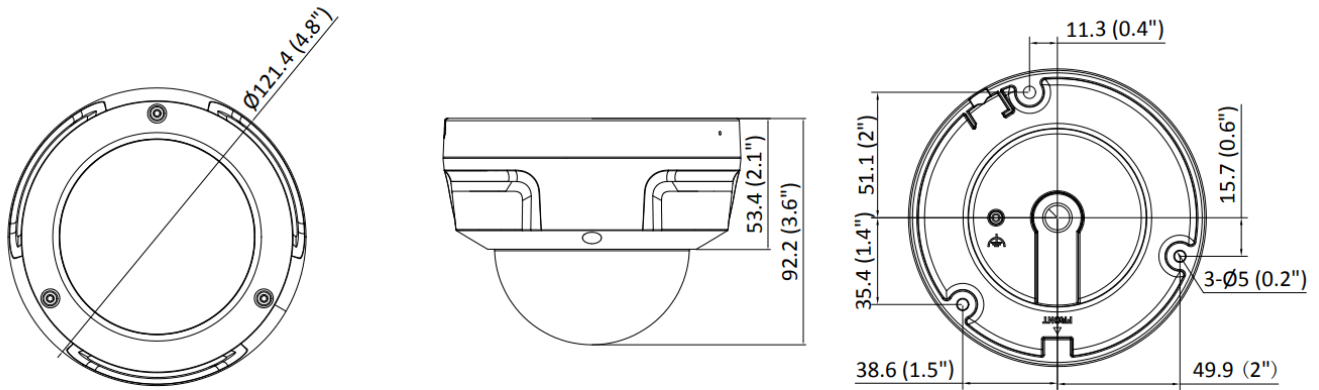

▪ Specification

Camera	
Image Sensor	1/2.7" Progressive Scan CMOS
Max. Resolution	2560*1920
Min. Illumination	Color: 0.01 Lux @(F2.0, AGC ON), B/W: 0 Lux with IR
Shutter Time	1/3 s to 1/100,000 s
Day & Night	IR cut filter
Angle Adjustment	Pan: 0° to 355°, tilt: 0° to 75°
Audio	Built-in mic
Lens	
Lens Type	Fixed focal lens, 2.8 and 4 mm optional
Focal Length & FOV	2.8 mm, horizontal FOV 98.0°, vertical FOV 71.7°, diagonal FOV 127° 4 mm, horizontal FOV 75.3°, vertical FOV 55.5°, diagonal FOV 98.2°
Lens Mount	M12
Iris Type	Fixed
Aperture	F2.0
DORI	
DORI	2.8 mm, D: 81 m, O: 32 m, R: 16 m, I: 8 m 4 mm, D: 106 m, O: 42 m, R: 21 m, I: 11 m
Illuminator	
Supplement Light Type	IR
Supplement Light Range	Up to 30 m
Smart Supplement Light	Yes
IR Wavelength	850 nm
Video	
Main Stream	50 Hz: 12.5 fps (3840 × 2160), 20 fps (2592 × 1944), 25 fps (2688 × 1520, 1920 × 1080, 1280 × 720) 60 Hz: 15 fps (3840 × 2160), 20 fps (2592 × 1944), 30 fps (2688 × 1520, 1920 × 1080, 1280 × 720)
Sub-Stream	50 Hz: 25 fps (1280 × 720, 640 × 480, 640 × 360) 60 Hz: 30 fps (1280 × 720, 640 × 480, 640 × 360)
Video Compression	Main stream: H.265+/H.265/H.264+/H.264 Sub-stream: H.265/H.264/MJPEG
Video Bit Rate	32 Kbps to 16 Mbps
H.264 Type	Baseline Profile/Main Profile/High Profile
H.265 Type	Main Profile
Bit Rate Control	CBR/VBR
Region of Interest (ROI)	1 fixed region for main stream
Network	
Security	Password protection, complicated password, HTTPS encryption, 802.1X authentication (EAP-MD5), watermark, IP address filter, basic and digest authentication for HTTP/HTTPS, WSSE and digest authentication for Open Network Video Interface, RTP/RTSP over HTTPS, security audit log, TLS 1.2, host authentication (MAC address)
Simultaneous Live View	Up to 6 channels
API	Open Network Video Interface (Profile S), ISAPI, SDK

▪ Available Model

IPC-D150H-MU GREY (2.8 mm)(UK)

Dimensions

Unit:mm (inch)