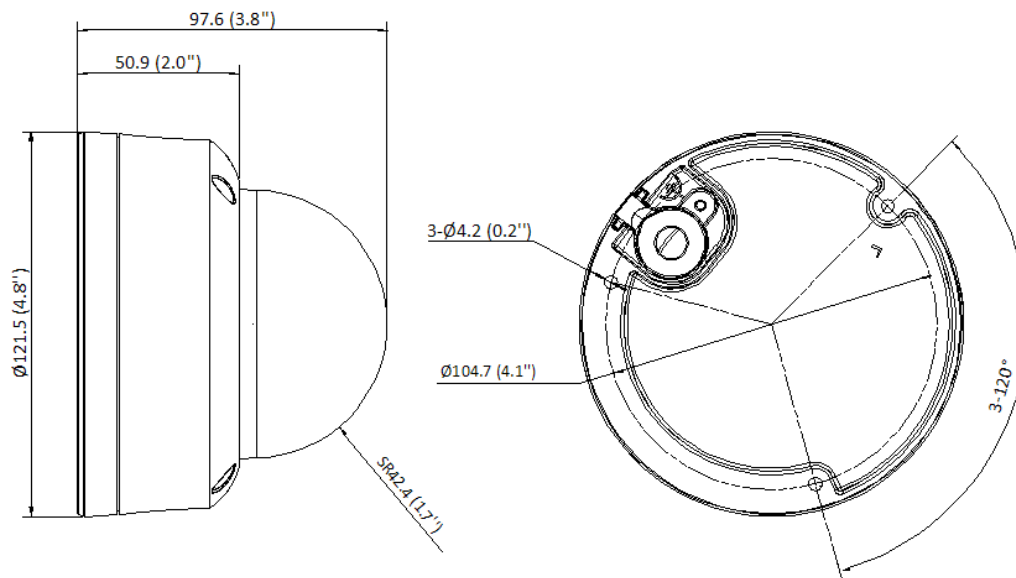

## ▪ Specification

Camera	
Image Sensor	1/2.8" Progressive Scan CMOS
Max. Resolution	1920 × 1080
Min. Illumination	Color: 0.001 Lux @ (F1.0, AGC ON), 0 Lux with light
Shutter Time	1/3 s to 1/100,000 s
Day & Night	24/7 color imaging
Angle Adjustment	Pan: 0° to 355°, tilt: 0° to 75°, rotate: 0° to 355°
Lens	
Lens Type	Fixed focal lens, 2.8 and 4 mm optional
Focal Length & FOV	2.8 mm, horizontal FOV 105°, vertical FOV 56°, diagonal FOV 125° 4 mm, horizontal FOV 83°, vertical FOV 46°, diagonal FOV 97°
Lens Mount	M12
Iris Type	Fixed
Aperture	F1.0
Depth of Field	2.8 mm: 1.5 m to ∞ 4 mm: 2.1 m to ∞
DORI	
DORI	2.8 mm, D: 44 m, O: 17 m, R: 9 m, I: 4 m 4 mm, D: 53 m, O: 21 m, R: 10 m, I: 5 m
Illuminator	
Supplement Light Type	White Light
Supplement Light Range	Up to 30 m
Smart Supplement Light	Yes
Video	
Main Stream	50 Hz: 25 fps (1920 × 1080, 1280 × 720) 60 Hz: 30 fps (1920 × 1080, 1280 × 720)
Sub-Stream	50 Hz: 25 fps (1280 × 720, 640 × 480) 60 Hz: 30 fps (1280 × 720, 640 × 480)
Video Compression	Main stream: H.265+/H.265/H.264+/H.264, Sub-stream: H.265/H.264/MJPEG
Video Bit Rate	32 Kbps to 8 Mbps
H.264 Type	Baseline Profile, Main Profile, High Profile
H.265 Type	Main Profile
Bit Rate Control	CBR, VBR
Region of Interest (ROI)	1 fixed region(s) for main stream
Network	
Security	Password protection, complicated password, HTTPS encryption, 802.1X authentication (EAP-MD5), watermark, IP address filter, basic and digest authentication for HTTP/HTTPS, WSSE and digest authentication for Open Network Video Interface, RTP/RTSP over HTTPS, security audit log, TLS 1.2, host authentication (MAC address)
Simultaneous Live View	Up to 6 channels
API	Open Network Video Interface (Profile S), ISAPI, SDK
Protocols	TCP/IP, ICMP, DHCP, DNS, DDNS, HTTP, HTTPS, RTP, RTSP, NTP, UPnP, IGMP, IPv6, UDP, QoS, Bonjour, FTP, 802.1x, SMTP

## ▪ Available Model

IPC-D129H (2.8/4 mm)

## ▪ Dimension

Unit: mm (inch)