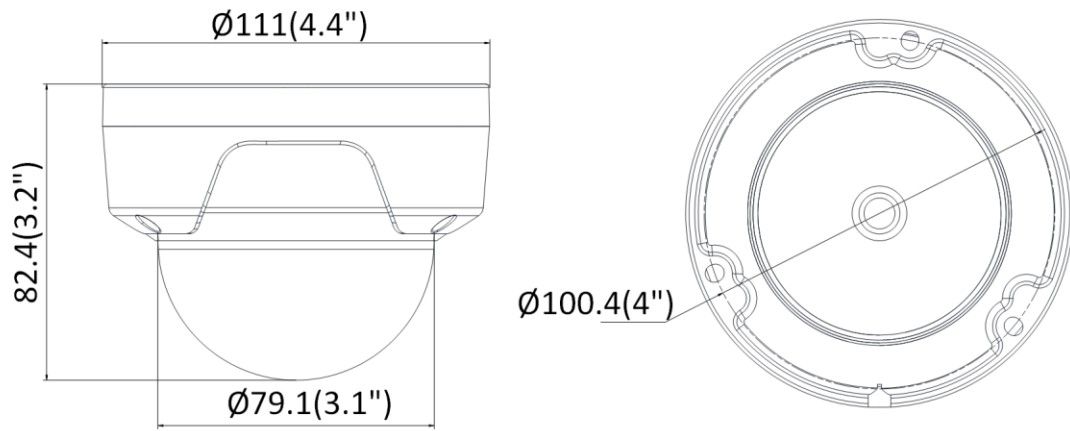

Specifications

Camera	
Image Sensor	1/3" Progressive Scan CMOS
Min. Illumination	Color: 0.028 Lux @ (F2.0, AGC ON)
Shutter Speed	1/3 s to 1/100,000 s
Slow Shutter	Yes
Day & Night	IR Cut Filter
WDR	DWDR
Angle Adjustment	Pan: 0° to 355°, tilt: 0° to 75°
Lens	
Lens Type	Fixed lens, 2.8/4 mm
Aperture	F2.0
FOV	2.8 mm, horizontal FOV 100°, vertical FOV 55°, diagonal FOV 117° 4 mm, horizontal FOV 77°, vertical FOV 42°, diagonal FOV 88°
Lens Mount	M12
Illuminator	
IR Range	Up to 30 m
Wavelength	850 nm
Video	
Max. Resolution	2560 × 1440
Main Stream	50Hz: 20fps (2560 × 1440, 2304 × 1296, 1920 × 1080, 1280 × 720) 60Hz: 20fps (2560 × 1440, 2304 × 1296, 1920 × 1080, 1280 × 720)
Sub-Stream	50Hz: 20fps (640 × 480, 640 × 360, 320 × 240) 60Hz: 20fps (640 × 480, 640 × 360, 320 × 240)
Video Compression	Main stream: H.265+/H.264+/H.265/H.264 Sub-stream: H.265/H.264/MJPEG
H.264 Type	Baseline Profile/Main Profile
H.265 Type	Main Profile
Video Bit Rate	32 Kbps to 8 Mbps
Smart Feature-Set	
Basic Event	Motion detection, video tampering alarm, exception (network disconnected, IP address conflict, illegal login, HDD full, HDD error)
Linkage Method	Upload to FTP/memory card, notify surveillance center, send email
Region of Interest	1 fixed region for main stream
Image	
Image Enhancement	BLC, HLC, 3D DNR
Image Setting	Saturation, brightness, contrast, sharpness, AGC and white balance adjustable by client software or web browser
Day/Night Switch	Day/Night/Auto/Schedule
S/N Ratio	> 50dB

* Listed resolutions are only selectable options. It does not mean that all streams can work at their maximum resolution at the same time.

Available Model

IPC-D141H-F (2.8/4 mm)

Dimension

Unit: mm(inch)

Accessory