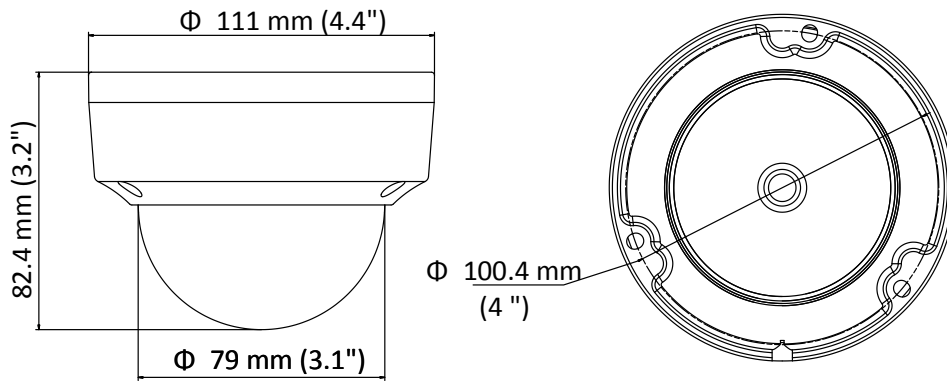

Dimension

Accessory

HIA-P101
Rain Shade

HIA-P103
Rain Shade