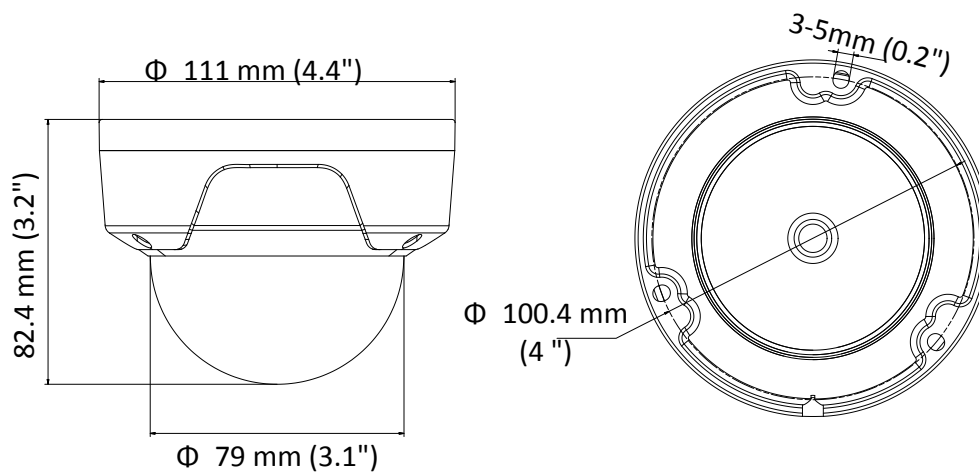

| | |
|-------------------------------|--|
| | 3 levels: Administrator, Operator and User |
| Client | HiLookVision PC Client, HiLookVision App |
| Web Browser | IE8+, Chrome 41.0-44, Firefox 30.0-51, Safari 8.0-11 |
| Interface | |
| Communication Interface | 1 RJ45 10M/100M self-adaptive Ethernet port |
| General | |
| Operating Conditions | -30 °C to 60 °C (-22 °F to 140 °F), humidity: 95% or less (non-condensing) |
| Power Supply | 12 VDC \pm 25%, 5.5 mm coaxial power plug PoE (802.3af, class 3) |
| Power Consumption and Current | 12 VDC, 0.4 A, max. 5 W; PoE: (802.3af, 36 V to 57 V), 0.2 A to 0.1 A, max. 6.5 W |
| Protection Level | IP67 |
| Material | Without -M model: Bubble: plastic, front cover: plastic, bottom base: metal -M model: Bubble: plastic, front cover: metal, bottom base: metal |
| Dimensions | Φ 111 mm \times 82.4 mm (Φ 4.4" \times 3.2") |
| Weight | Without -M model: 420 g (0.9 lb.) With -M model: 480 g (1.1 lb.) |

Available Models

IPC-D130 (2.8/4/6 mm), IPC-D130-M (2.8/4/6 mm)

Dimension

Accessory

HIA-J204
Inclined Ceiling
Mount

HIA-B101-110
Pendant Mount

HIA-B401-110
Wall Mount

HIA-B401-110B
Wall Mount