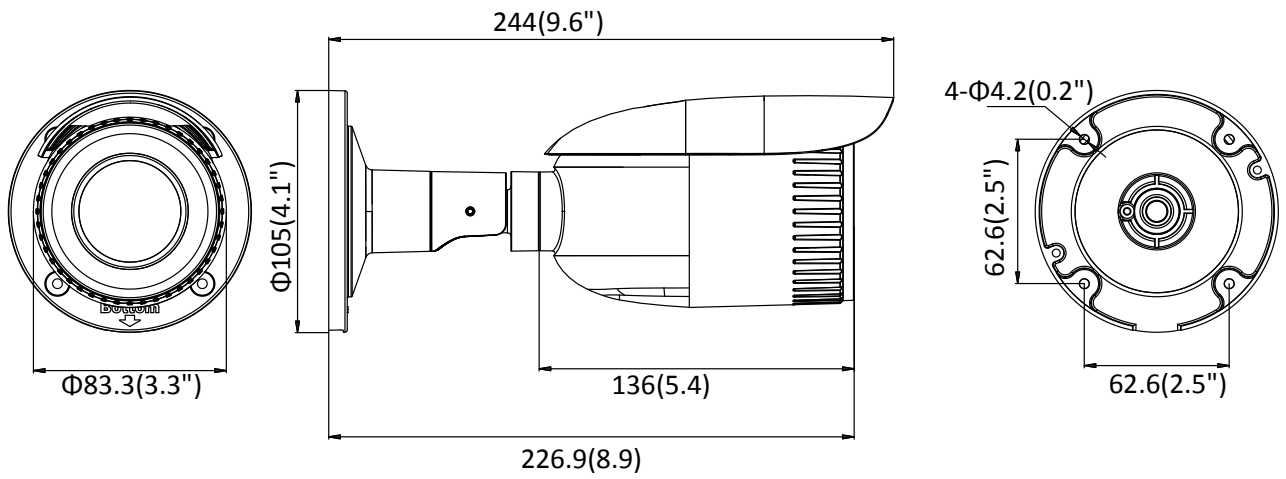

Available Models

IPC-B631-V(2.8 to 12 mm), IPC-B631-Z(2.8 to 12 mm)

Dimension

Accessory